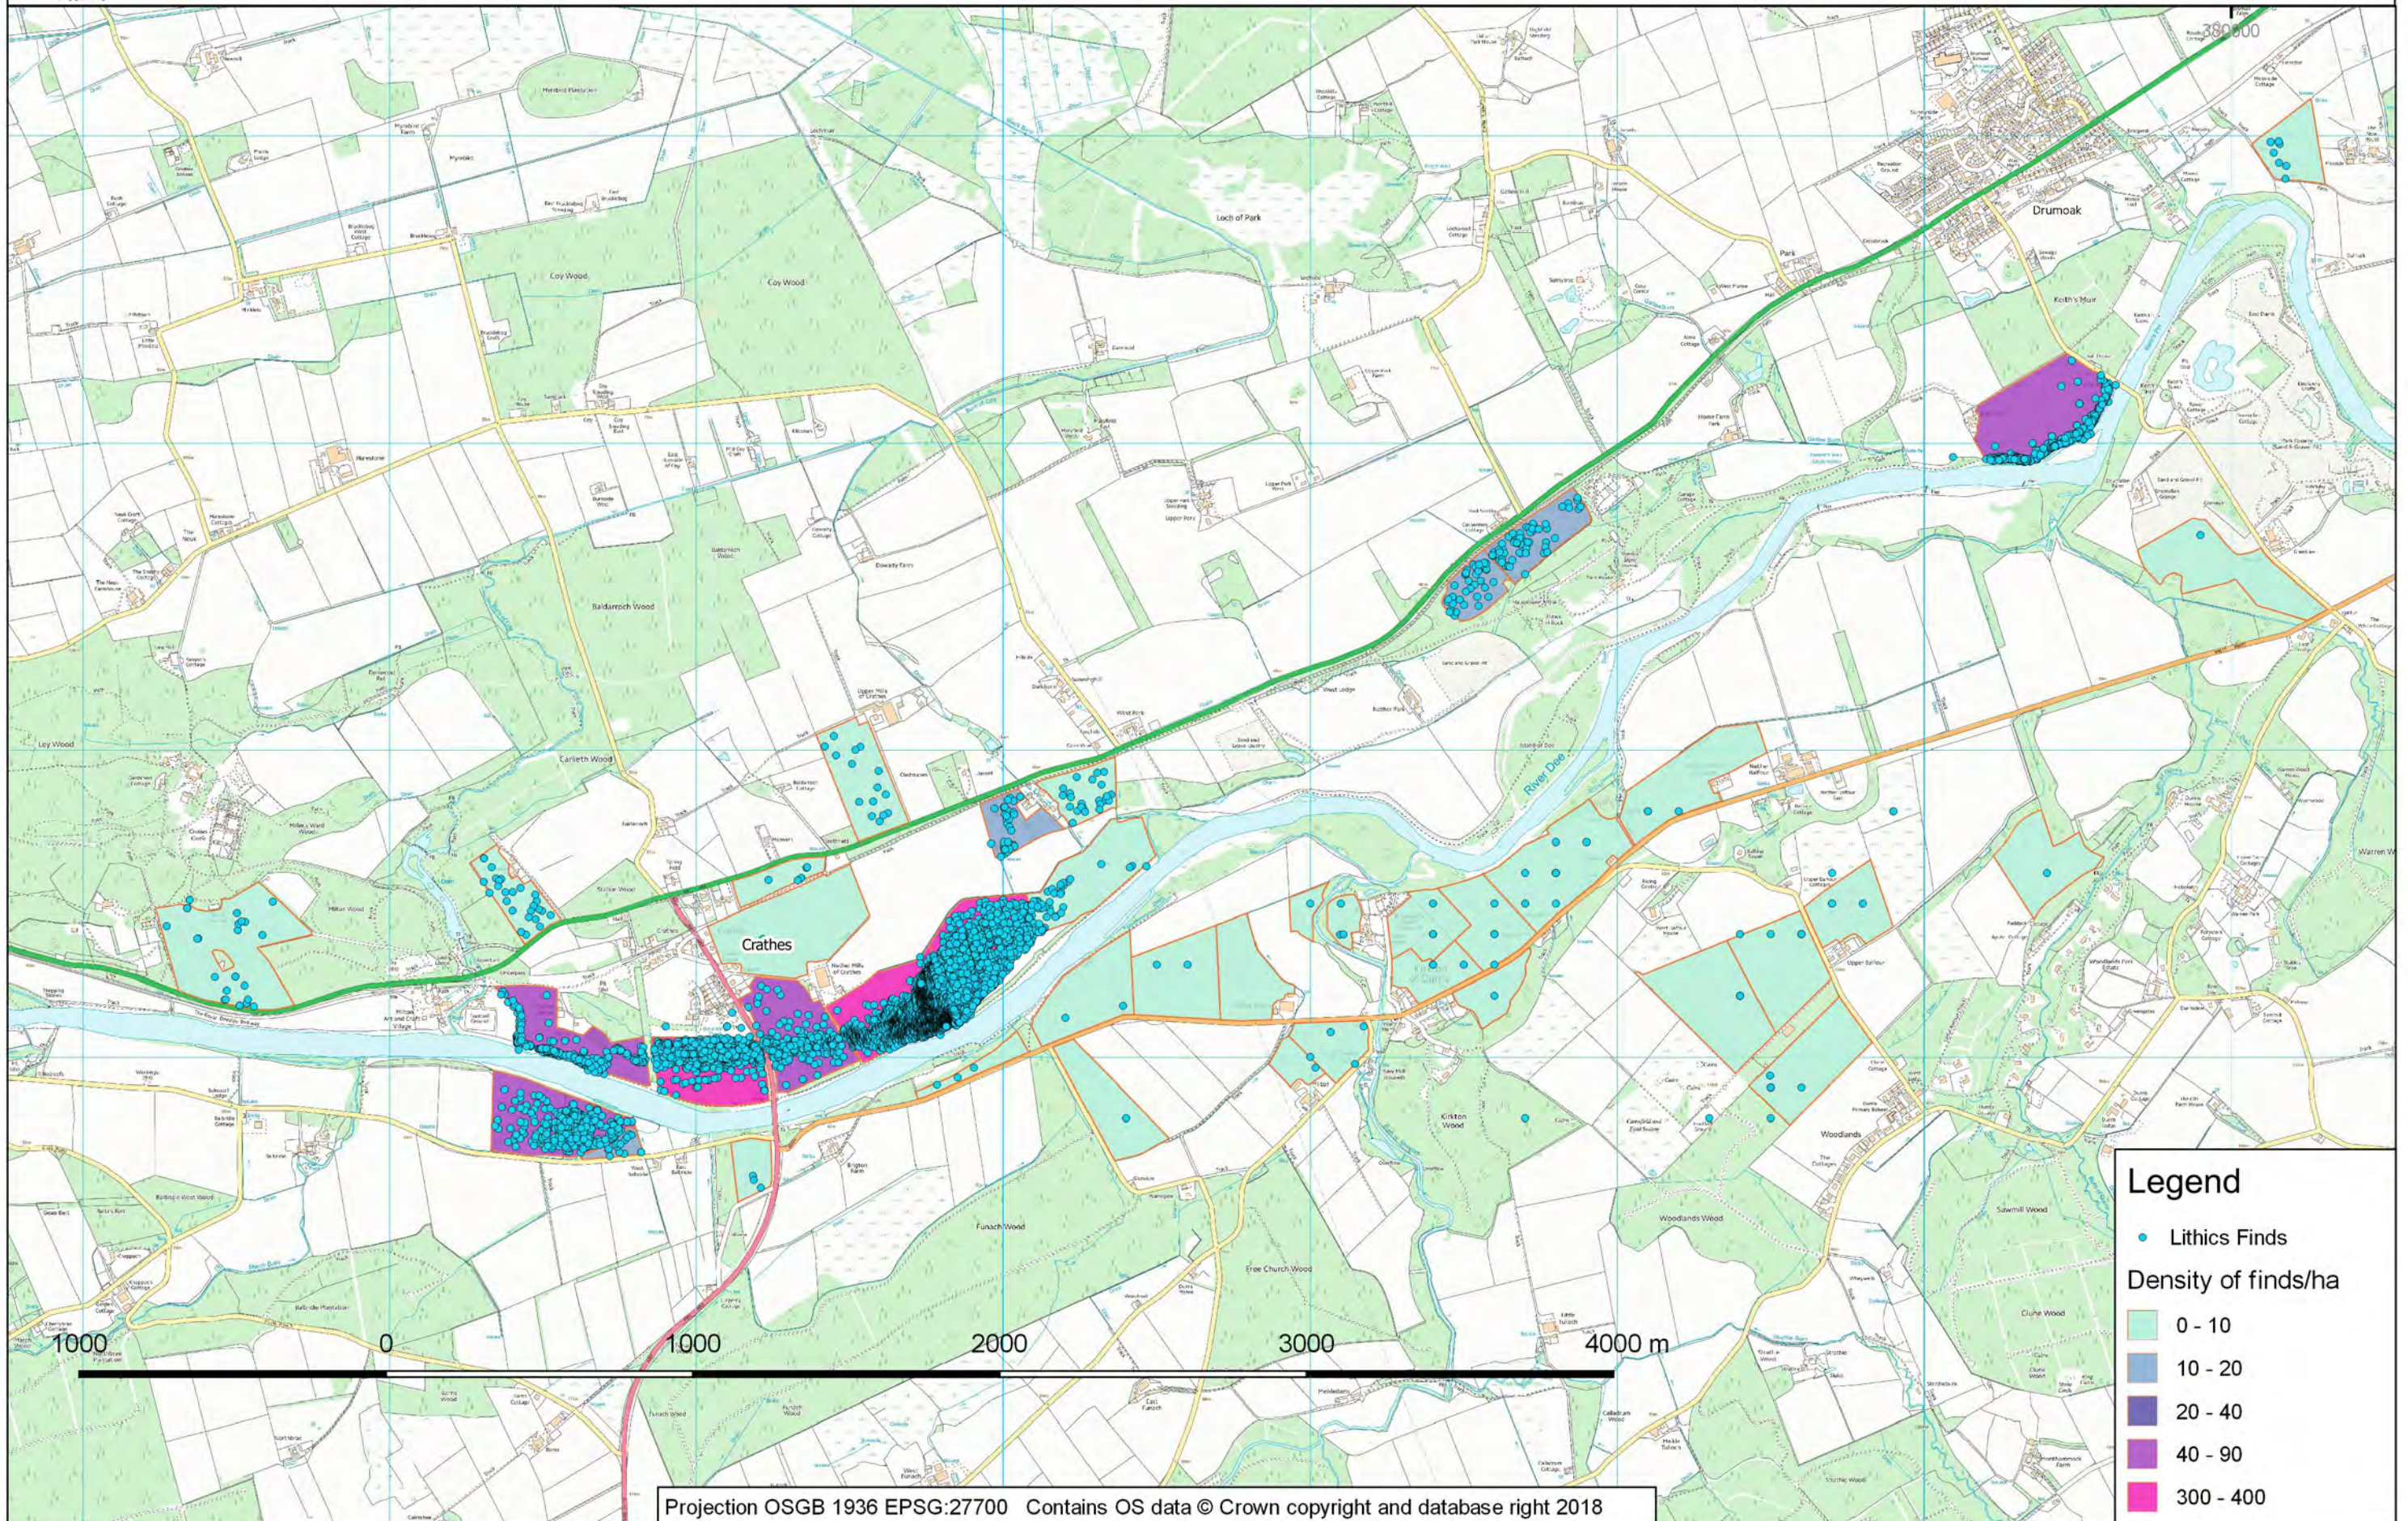

Density and Distrubution of Lithics Finds Around Crathes

Author
Irvine Ross
Mesolithic Deeside
28/04/2018

Data Sources
OFARS, H & D Sabnis
Mesolithic Deeside
S Duthie, J Kenney, J C Grieve

Projection OSGB 1936 EPSG:27700 Contains OS data © Crown copyright and database right 2018