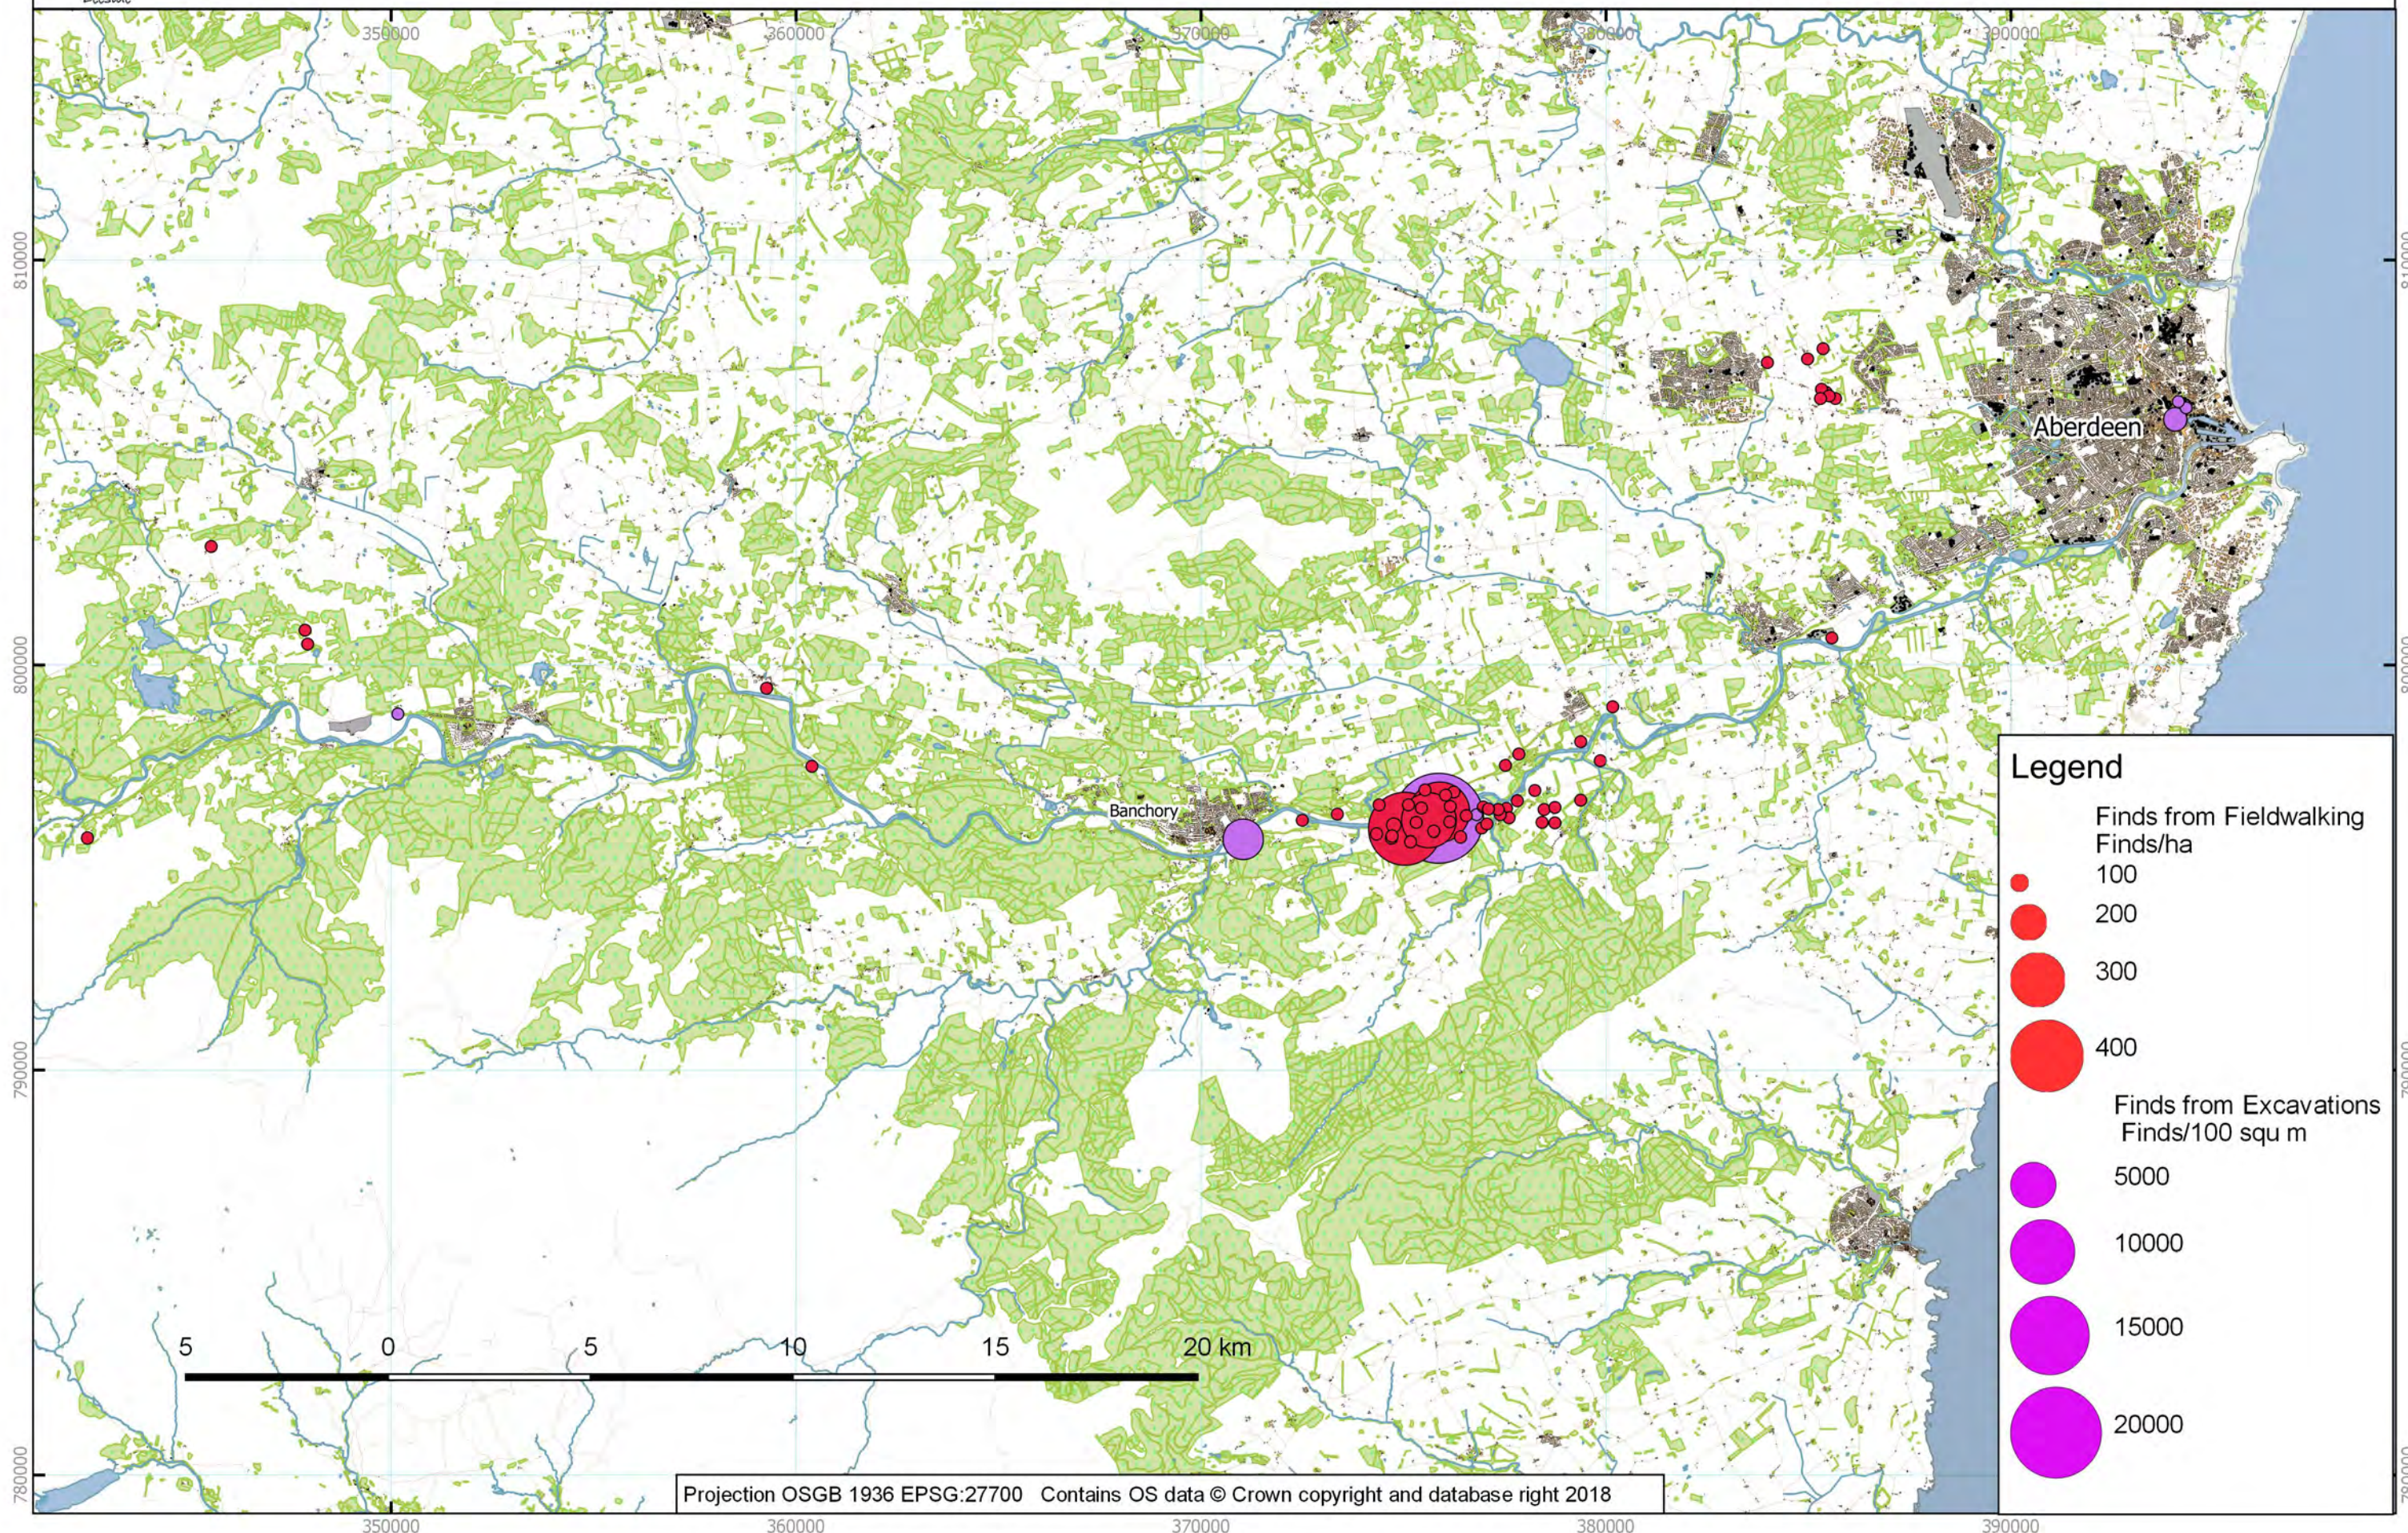

# Density of Lithics Scatters

Author  
Irvine Ross  
Mesolithic Deeside  
28/04/2018

Data Sources  
OFARS, H & D Sabnis  
Mesolithic Deeside  
S Duthie, J Kenney, J C Grieve

### Legend

	Finds from Fieldwalking
	Finds/ha
	100
	200
	300
	400
	Finds from Excavations
	Finds/100 sq m
	5000
	10000
	15000
	20000

Projection OSGB 1936 EPSG:27700 Contains OS data © Crown copyright and database right 2018