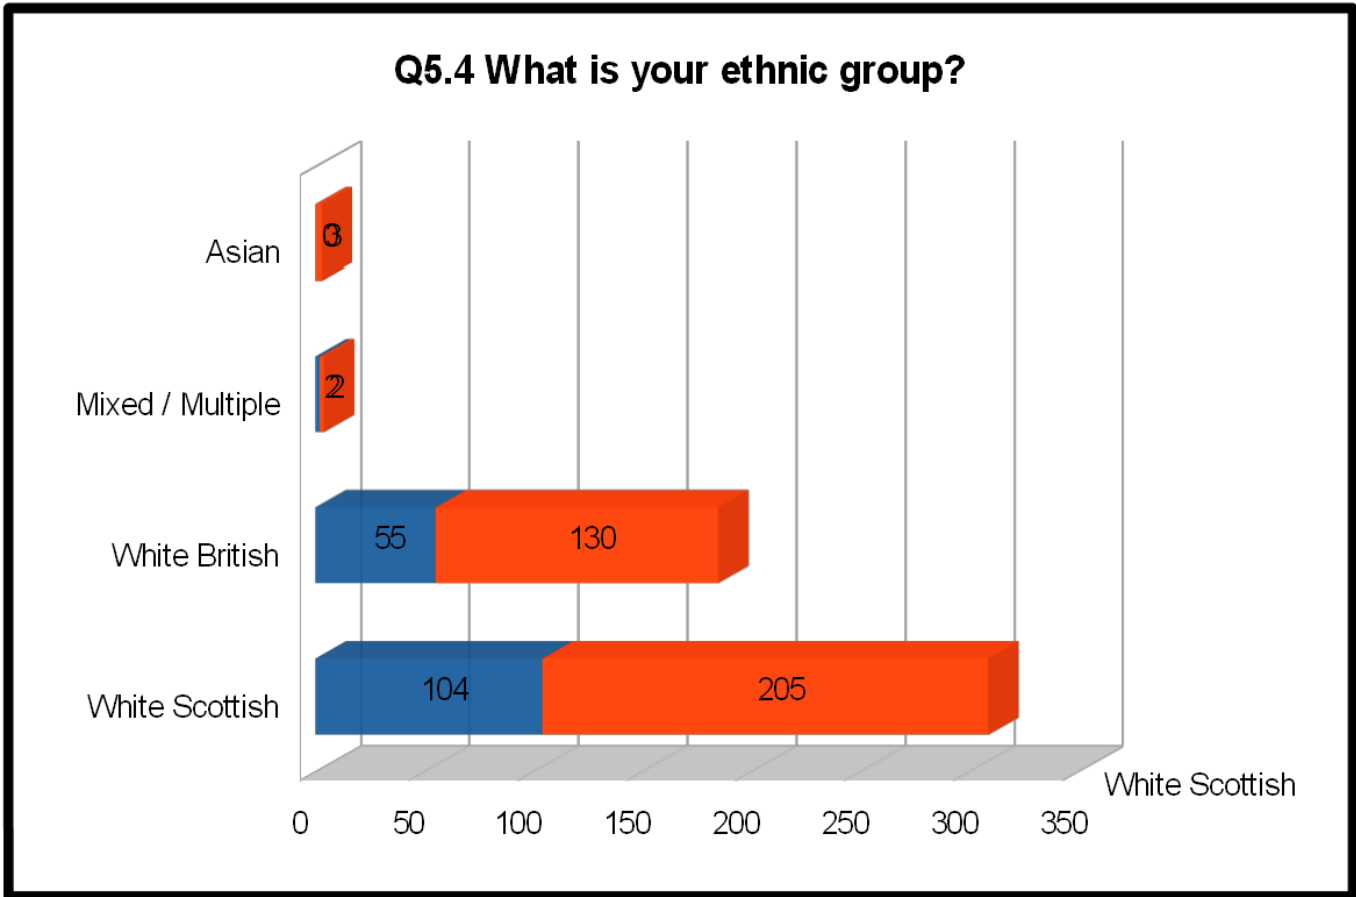

A NEW COMMUNITY CENTRE FOR DORNOCH?

RESULTS

Q5.2 – What is your gender?

	Online		Manual		Total	
Male	61	37.42%	143	41.21%	204	40.00%
Female	102	62.58%	204	58.79%	306	60.00%
Skipped	40		30		70	
Total	203		377		580	

A NEW COMMUNITY CENTRE FOR DORNOCH?

RESULTS

Q5.3 – What is your age bracket?

	Online		Manual		Total	
Under 18	3	1.83%	167	46.91%	170	32.69%
18 – 30	45	27.44%	16	4.49%	61	11.73%
31 – 45	55	33.54%	17	4.78%	72	13.85%
46 – 60	37	22.56%	31	8.71%	68	13.08%
61 – 75	24	14.63%	77	21.63%	101	19.42%
Over 75	0	0.00%	48	13.48%	48	9.23%
Skipped	39		21		60	
Total	203		377		580	

A NEW COMMUNITY CENTRE FOR DORNOCH?

RESULTS

Q5.4 – How would you best describe your ethnic group?

	Online		Manual		Total	
White Scottish	104	64.60%	205	60.29%	309	61.68%
White British	55	34.16%	130	38.24%	185	36.93%
Mixed / Multiple	2	1.24%	2	0.59%	4	0.80%
Asian	0	0.00%	3	0.88%	3	0.60%
Skipped	42		37		79	
Total	203		377		580	