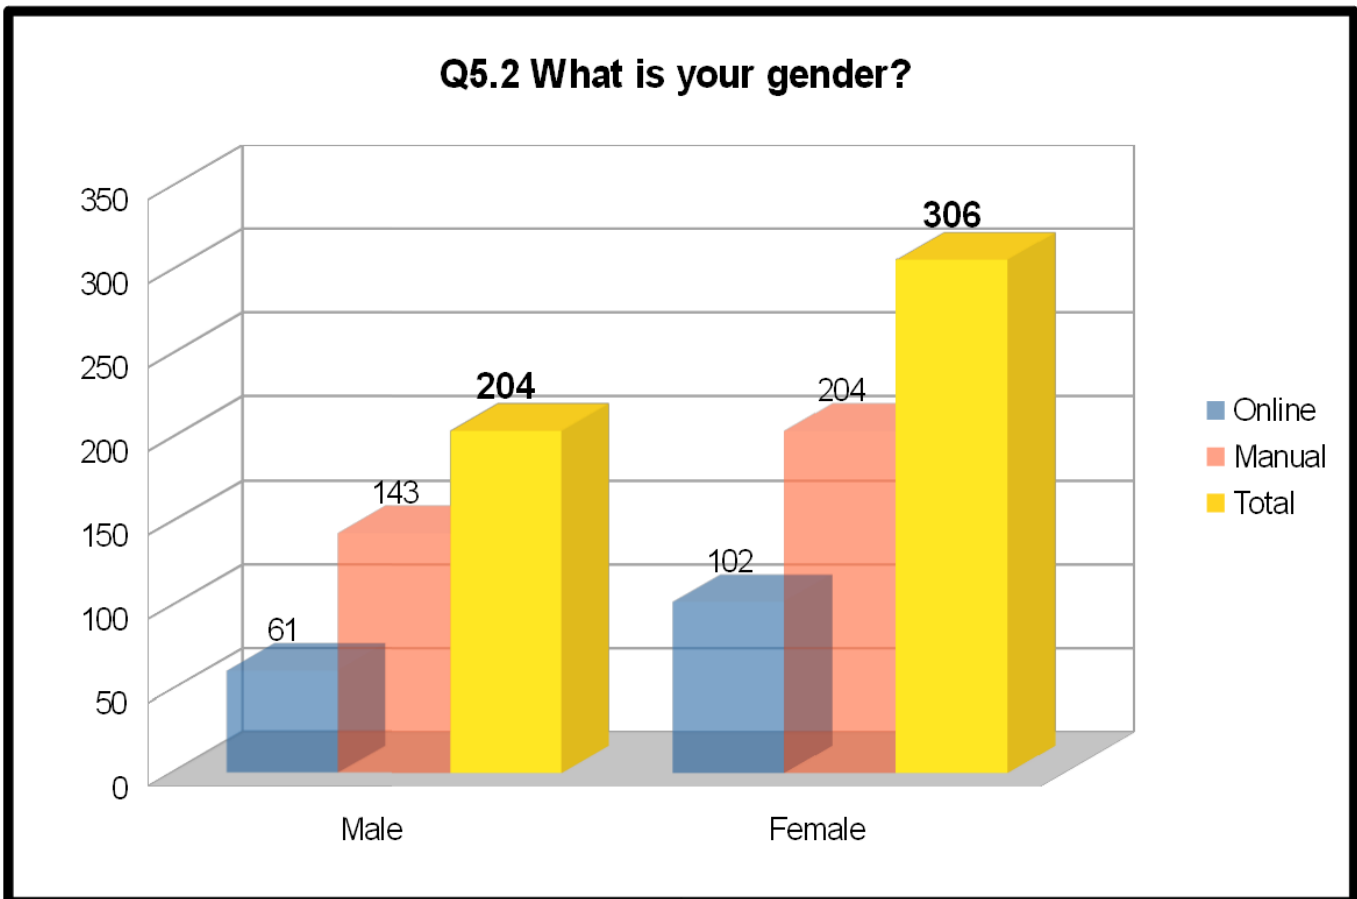

A NEW COMMUNITY CENTRE FOR DORNOCH?

RESULTS

Q5.2 – What is your gender?

	Online		Manual		Total	
Male	61	37.42%	143	41.21%	204	40.00%
Female	102	62.58%	204	58.79%	306	60.00%
Skipped	40		30		70	
Total	203		377		580	