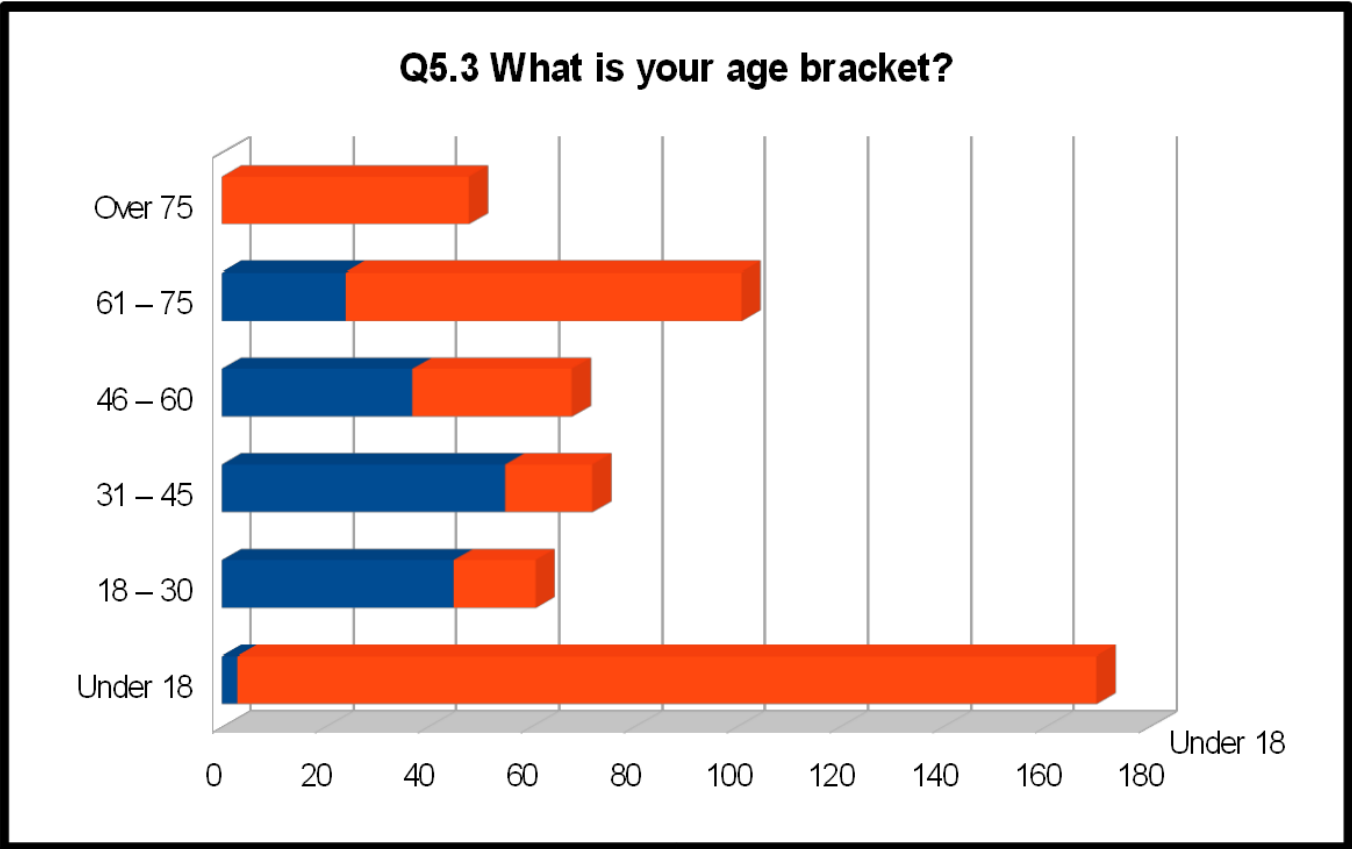

A NEW COMMUNITY CENTRE FOR DORNOCH?

RESULTS

Q5.2 – What is your gender?

	Online		Manual		Total	
Male	61	37.42%	143	41.21%	204	40.00%
Female	102	62.58%	204	58.79%	306	60.00%
Skipped	40		30		70	
Total	203		377		580	

A NEW COMMUNITY CENTRE FOR DORNOCH?

RESULTS

Q5.3 – What is your age bracket?

	Online		Manual		Total	
Under 18	3	1.83%	167	46.91%	170	32.69%
18 – 30	45	27.44%	16	4.49%	61	11.73%
31 – 45	55	33.54%	17	4.78%	72	13.85%
46 – 60	37	22.56%	31	8.71%	68	13.08%
61 – 75	24	14.63%	77	21.63%	101	19.42%
Over 75	0	0.00%	48	13.48%	48	9.23%
Skipped	39		21		60	
Total	203		377		580	