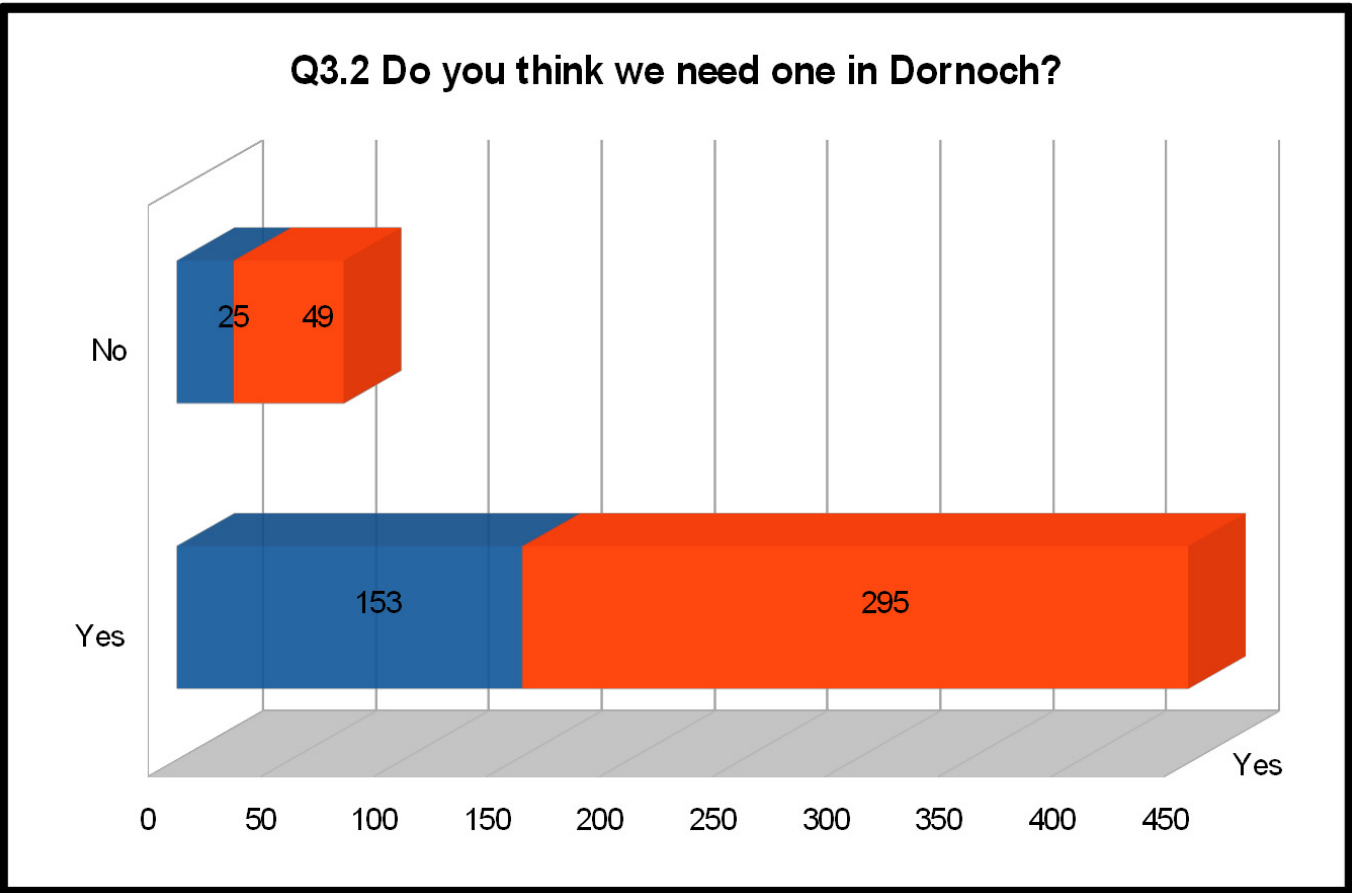

A NEW COMMUNITY CENTRE FOR DORNOCH?

RESULTS

Q3.2 - Do you think we need one in Dornoch?

	Online		Manual		Total	
Yes	153	85.96%	295	85.76%	448	85.82%
No	25	14.04%	49	14.24%	74	14.18%
Skipped	25		33		58	
Total	203		377		580