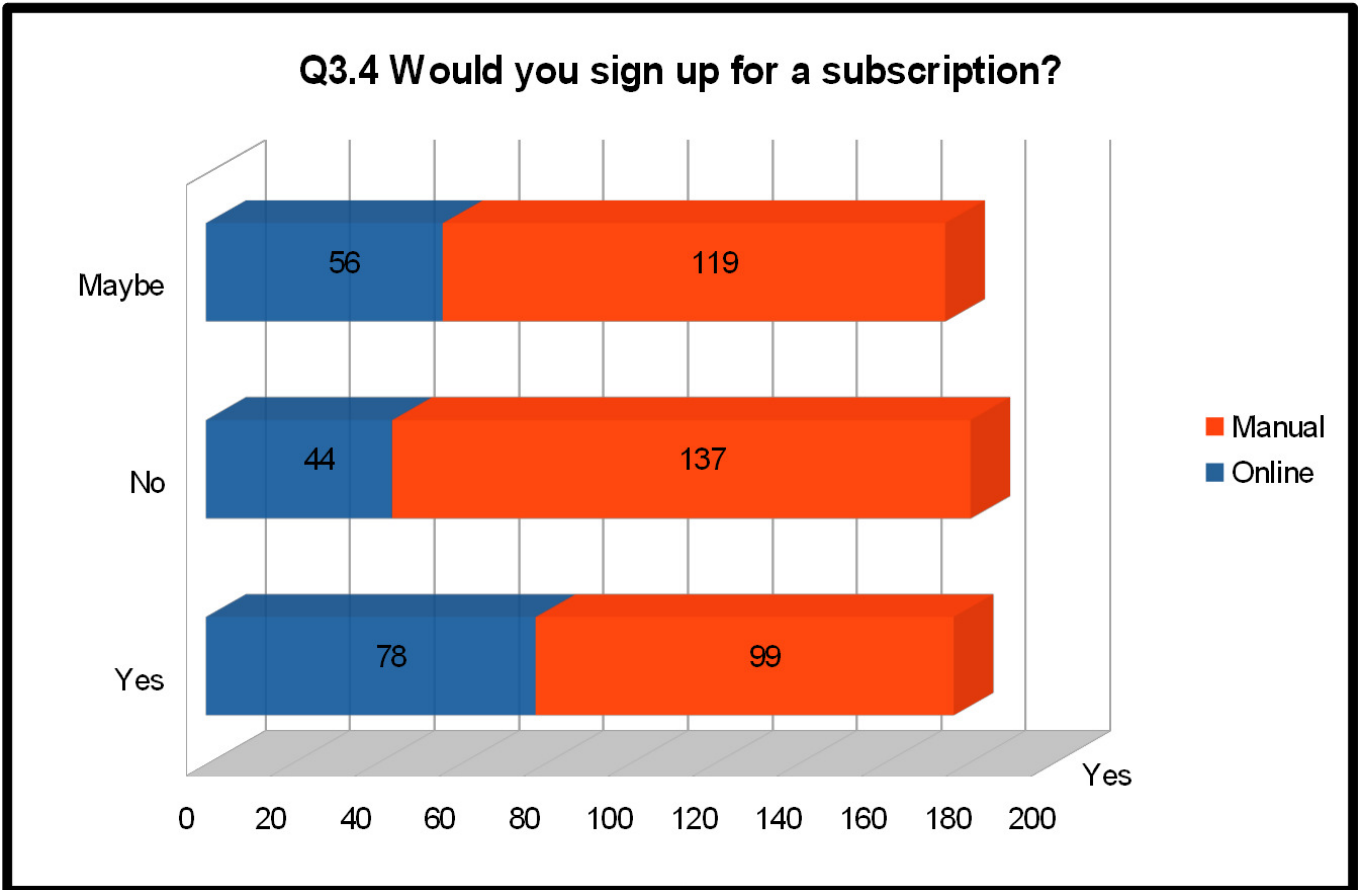

A NEW COMMUNITY CENTRE FOR DORNOCH?

RESULTS

Q3.3 - Would you use it yourself if we had one?

	Online		Manual		Total	
Yes	113	63.48%	187	51.66%	300	55.56%
No	27	15.17%	89	24.59%	116	21.48%
Maybe	38	21.35%	86	23.76%	124	22.96%
Skipped	25		15		40	
Total	203		377		580	

A NEW COMMUNITY CENTRE FOR DORNOCH?

RESULTS

Q3.4 - Would you sign up for a monthly or annual subscription?

	Online		Manual		Total	
Yes	78	43.82%	99	27.89%	177	33.21%
No	44	24.72%	137	38.59%	181	33.96%
Maybe	56	31.46%	119	33.52%	175	32.83%
Skipped	25		22		47	
Total	203		377		580	