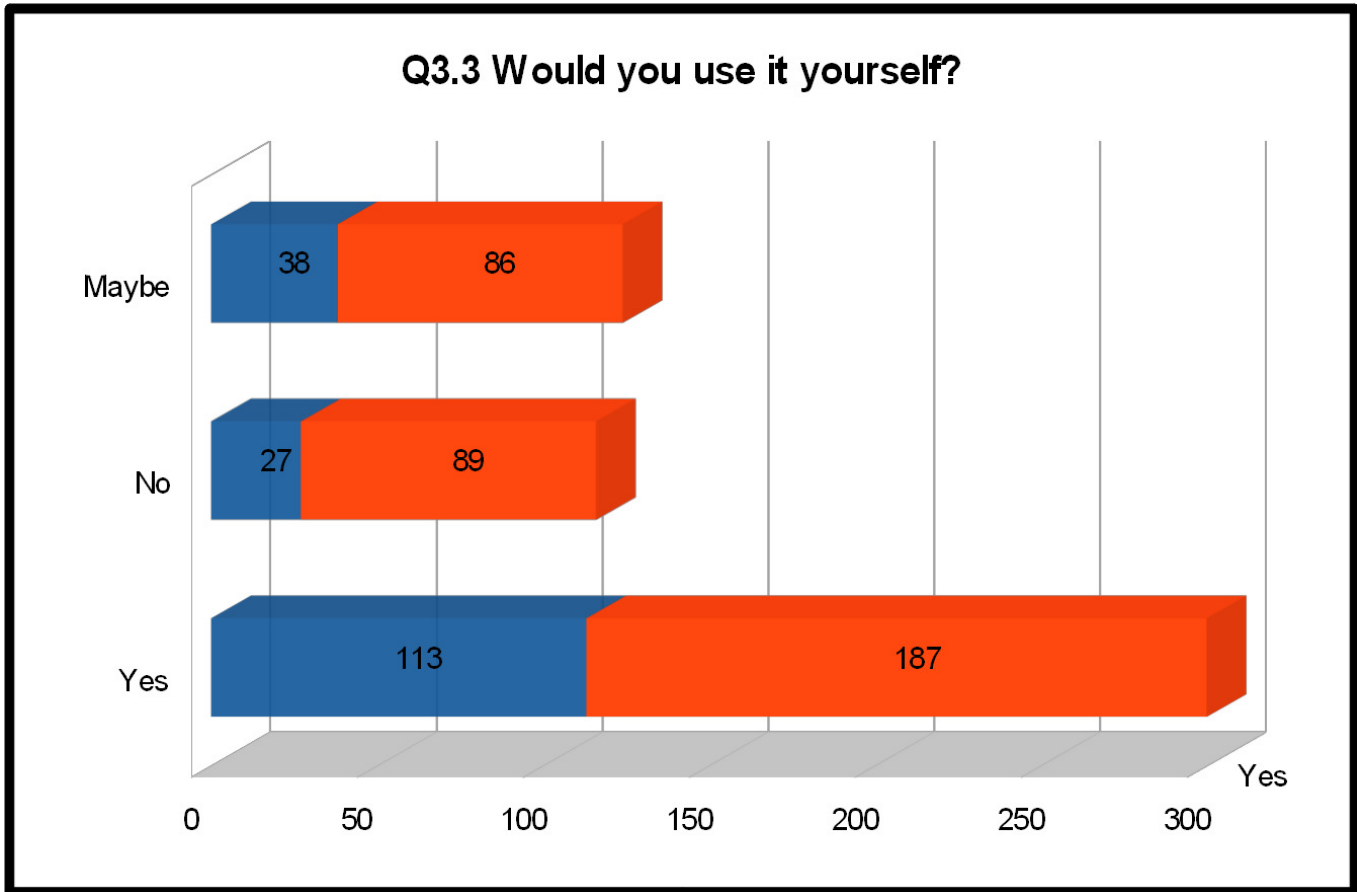

A NEW COMMUNITY CENTRE FOR DORNOCH?

RESULTS

Q3.3 - Would you use it yourself if we had one?

	Online		Manual		Total	
Yes	113	63.48%	187	51.66%	300	55.56%
No	27	15.17%	89	24.59%	116	21.48%
Maybe	38	21.35%	86	23.76%	124	22.96%
Skipped	25		15		40	
Total	203		377		580