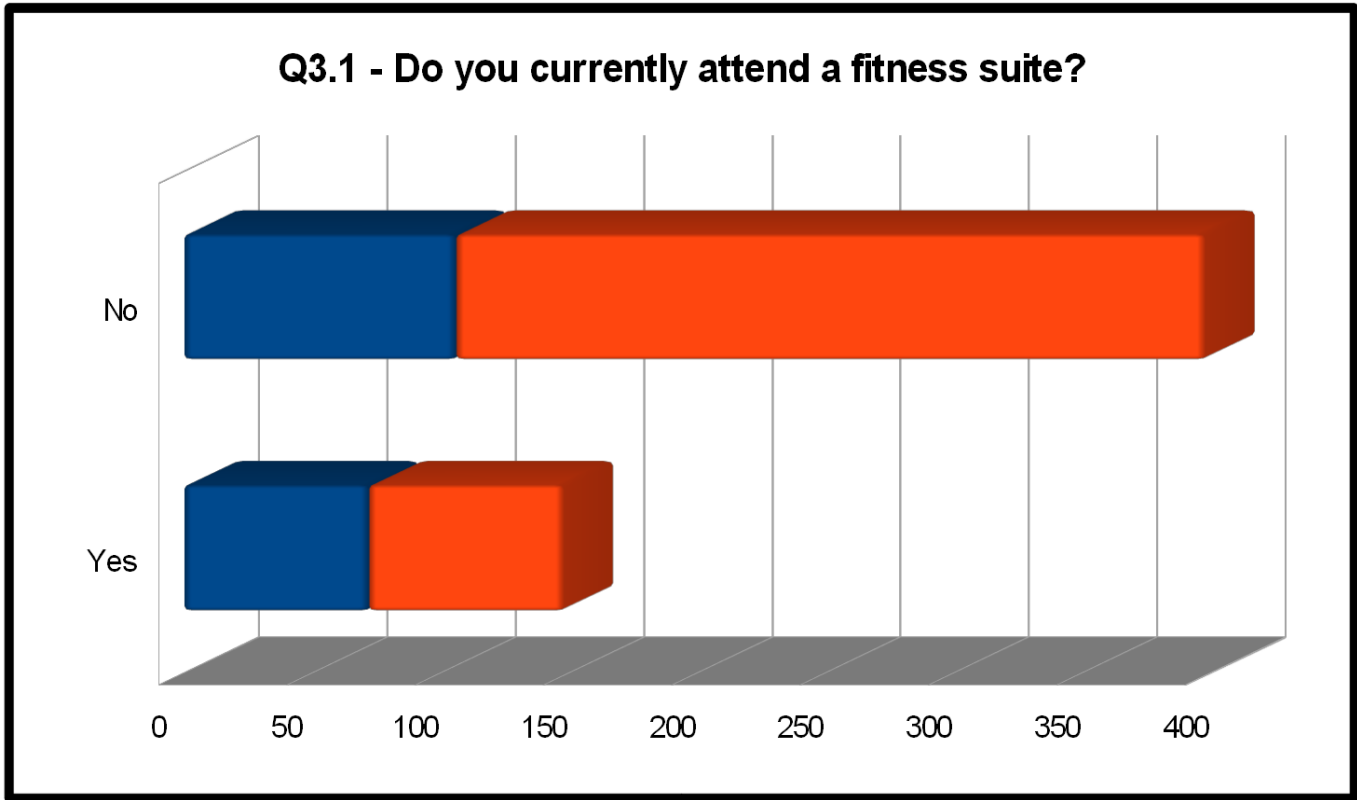

A NEW COMMUNITY CENTRE FOR DORNOCH?

RESULTS

Q3.1 - Do you currently attend a fitness suite?

	Online		Manual		Total	
Yes	72	40.45%	76	20.65%	148	27.11%
No	106	59.55%	292	79.35%	398	72.89%
Skipped	25		9		34	
Total	203		377		580	