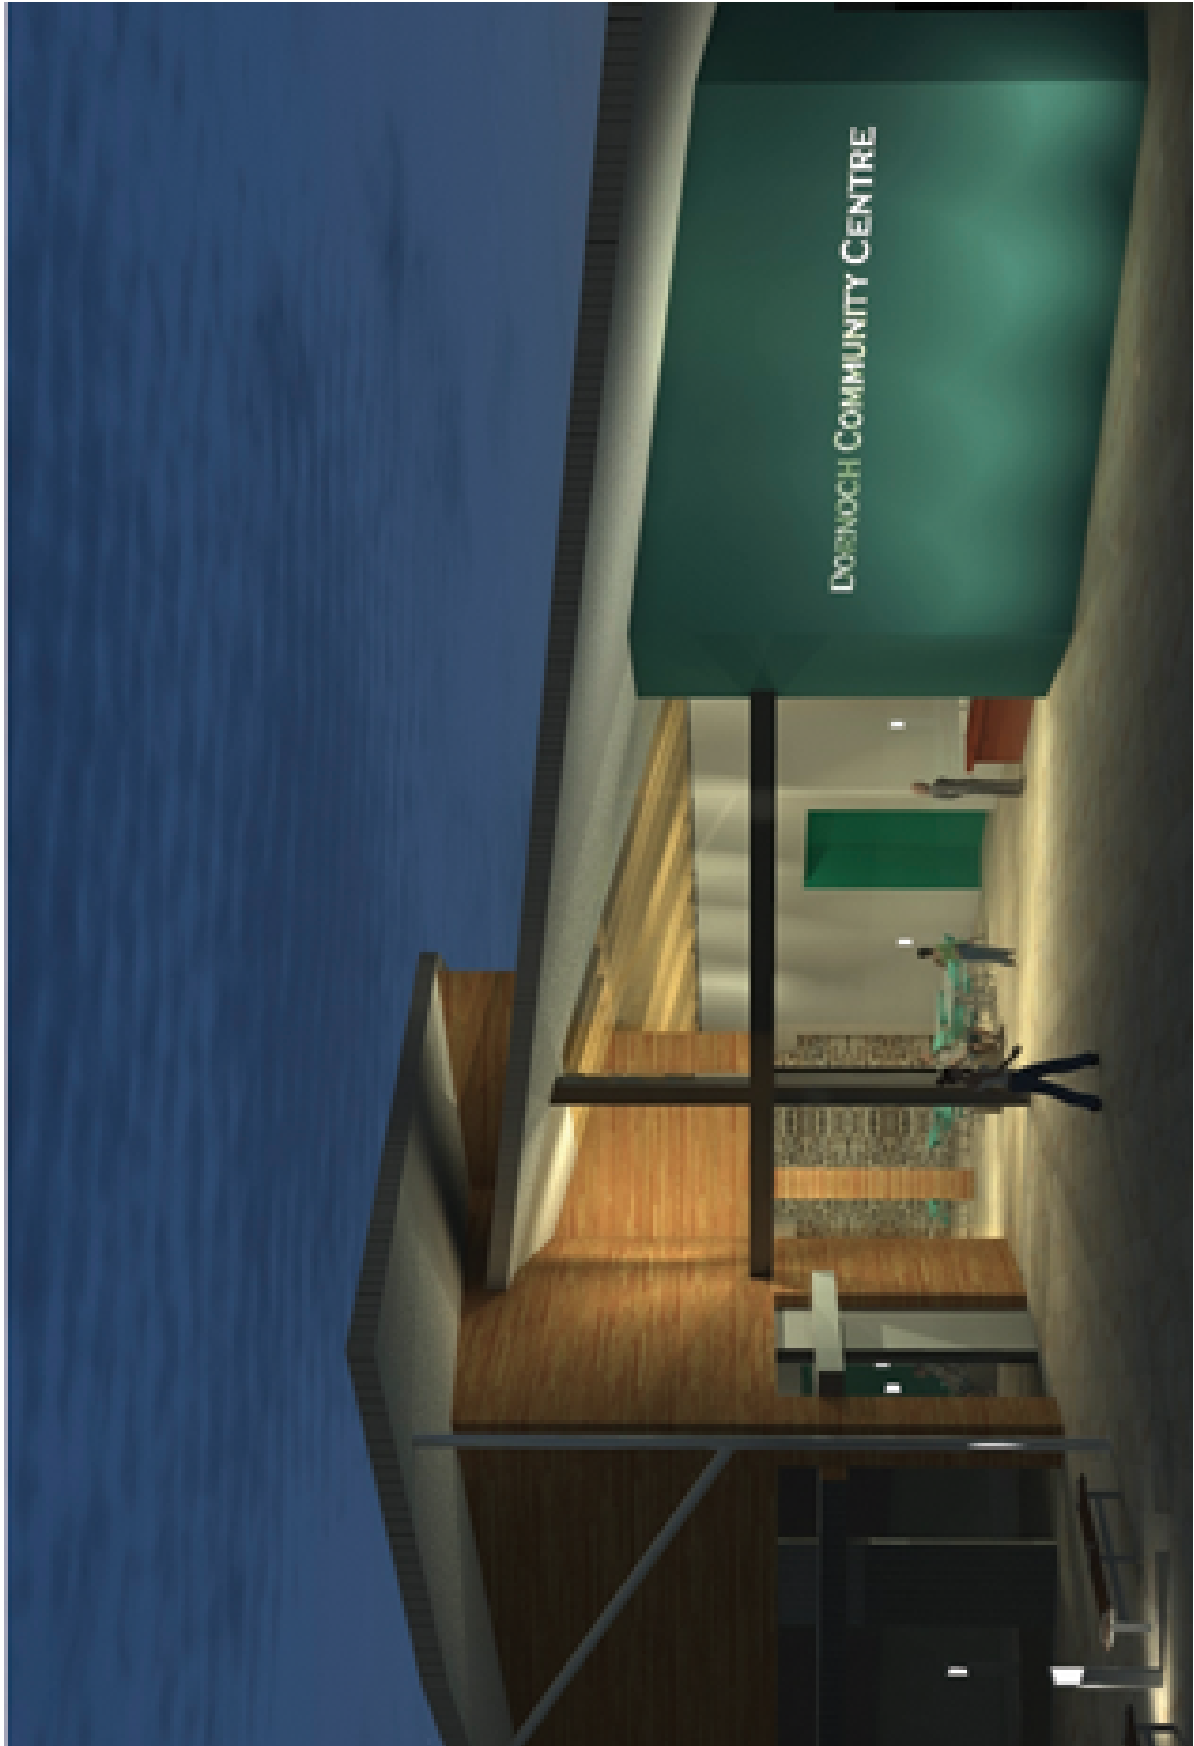

Night time view

© Jefcoate Anderson Architects Ltd

Proposed Dornoch Community Centre Questionnaire

It will help us greatly if you could answer a few questions:

Assuming the need for a new Community Centre in Dornoch,

Yes/No

To which age group do you belong?

Under 18

19-50

over 50

How would you access the Centre when built?

Walk

Public Transport