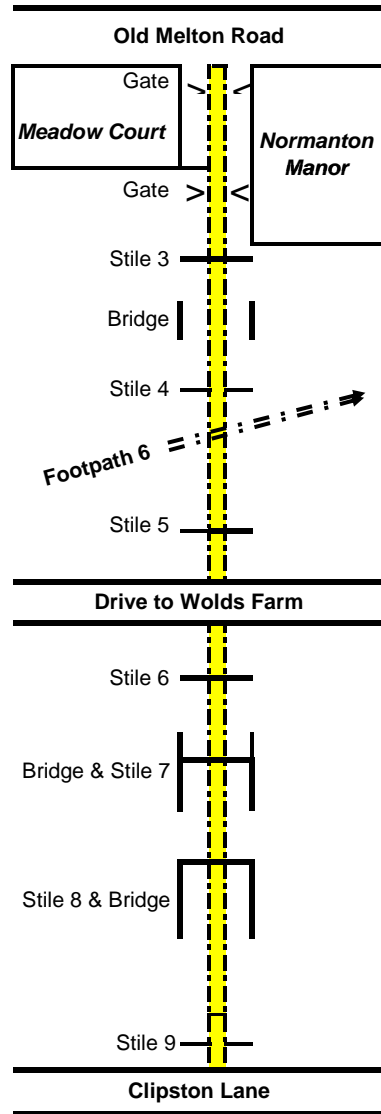

**NORMANTON ON THE WOLDS FOOTPATHS DIAGRAM (Not to scale)**

If you find any problem with the footpaths, please complete and return the form in the right-hand corner or advise a member of the Parish Council for action

**Footpath 1**

Part of Notts Wolds Way

**Footpath 2 & 6**

**Footpath 3**

**Footpath 4 & 5**

**Footpath 7**

|   |
|---|
| Footpath Number .....                               |
| Walked by .....                                     |
| Date .....  |
| Comments below please note path number and location |