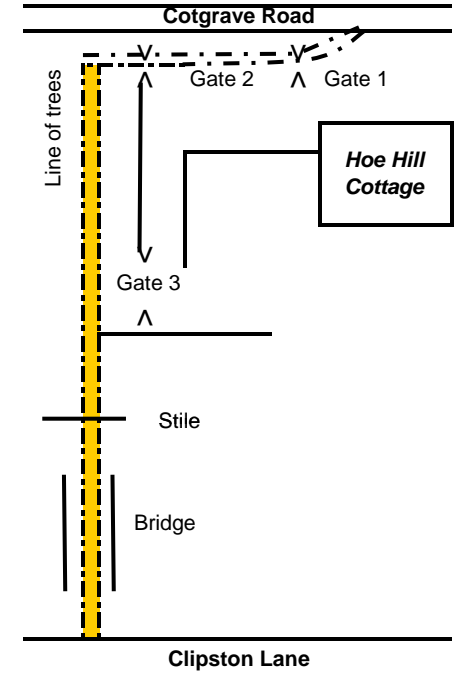

**NORMANTON ON THE WOLDS FOOTPATHS DIAGRAM (Not to scale)**

If you find any problem with the footpaths, please complete and return the form in the right-hand corner or advise a member of the Parish Council for action

**Footpath 1**

Part of Notts Wolds Way

**Footpath 2 & 6**

**Footpath 3**

**Footpath 4 & 5**

**Footpath 7**

|   |
|---|
| Footpath Number .....                               |
| Walked by .....                                     |
| Date .....  |
| Comments below please note path number and location |