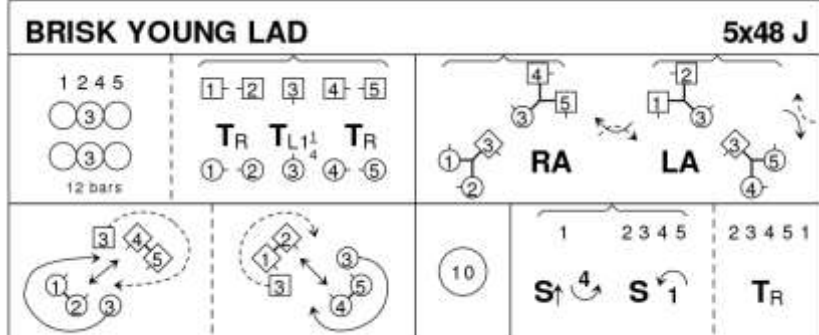

John Drewry, 1984, Autumn Collection 1984

5C/5C longwise set.