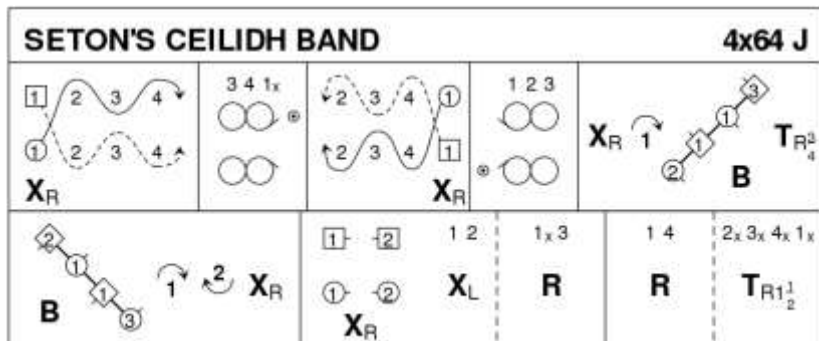

A JIG FOR MRS DUNN		8x32 J	
	\rightleftarrows	1 2 PROM	2 1

Helensburgh Children's Class, RSCDS Childrens Book .3 2C/4C longwise set.

THE SAILOR		8x32 R	
		</	

Bruce Fordyce, Morison's Bush Collection

4C/4C longwise set.

3C/4C longwise set.

Roy Goldring, Wells House

2C/4C longwise set.

Norman Churnside, 1990, Life Begins at 40

3C/4C longwise set.

Davies Collection, RSCDS Book 14.7

3C/4C longwise set.