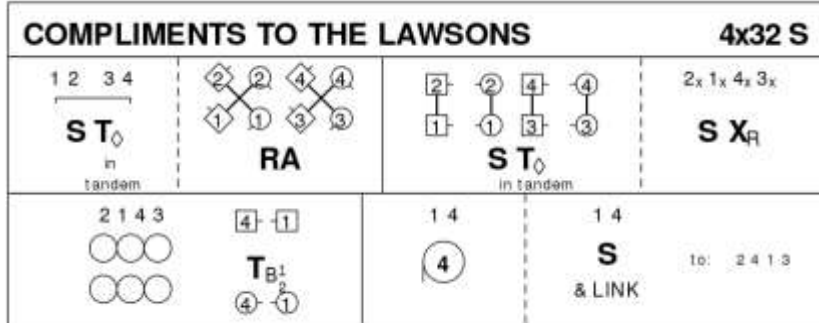

John A Johnston, 2005, Nine New Dances - Glasgow 85

4C/4C longwise set.