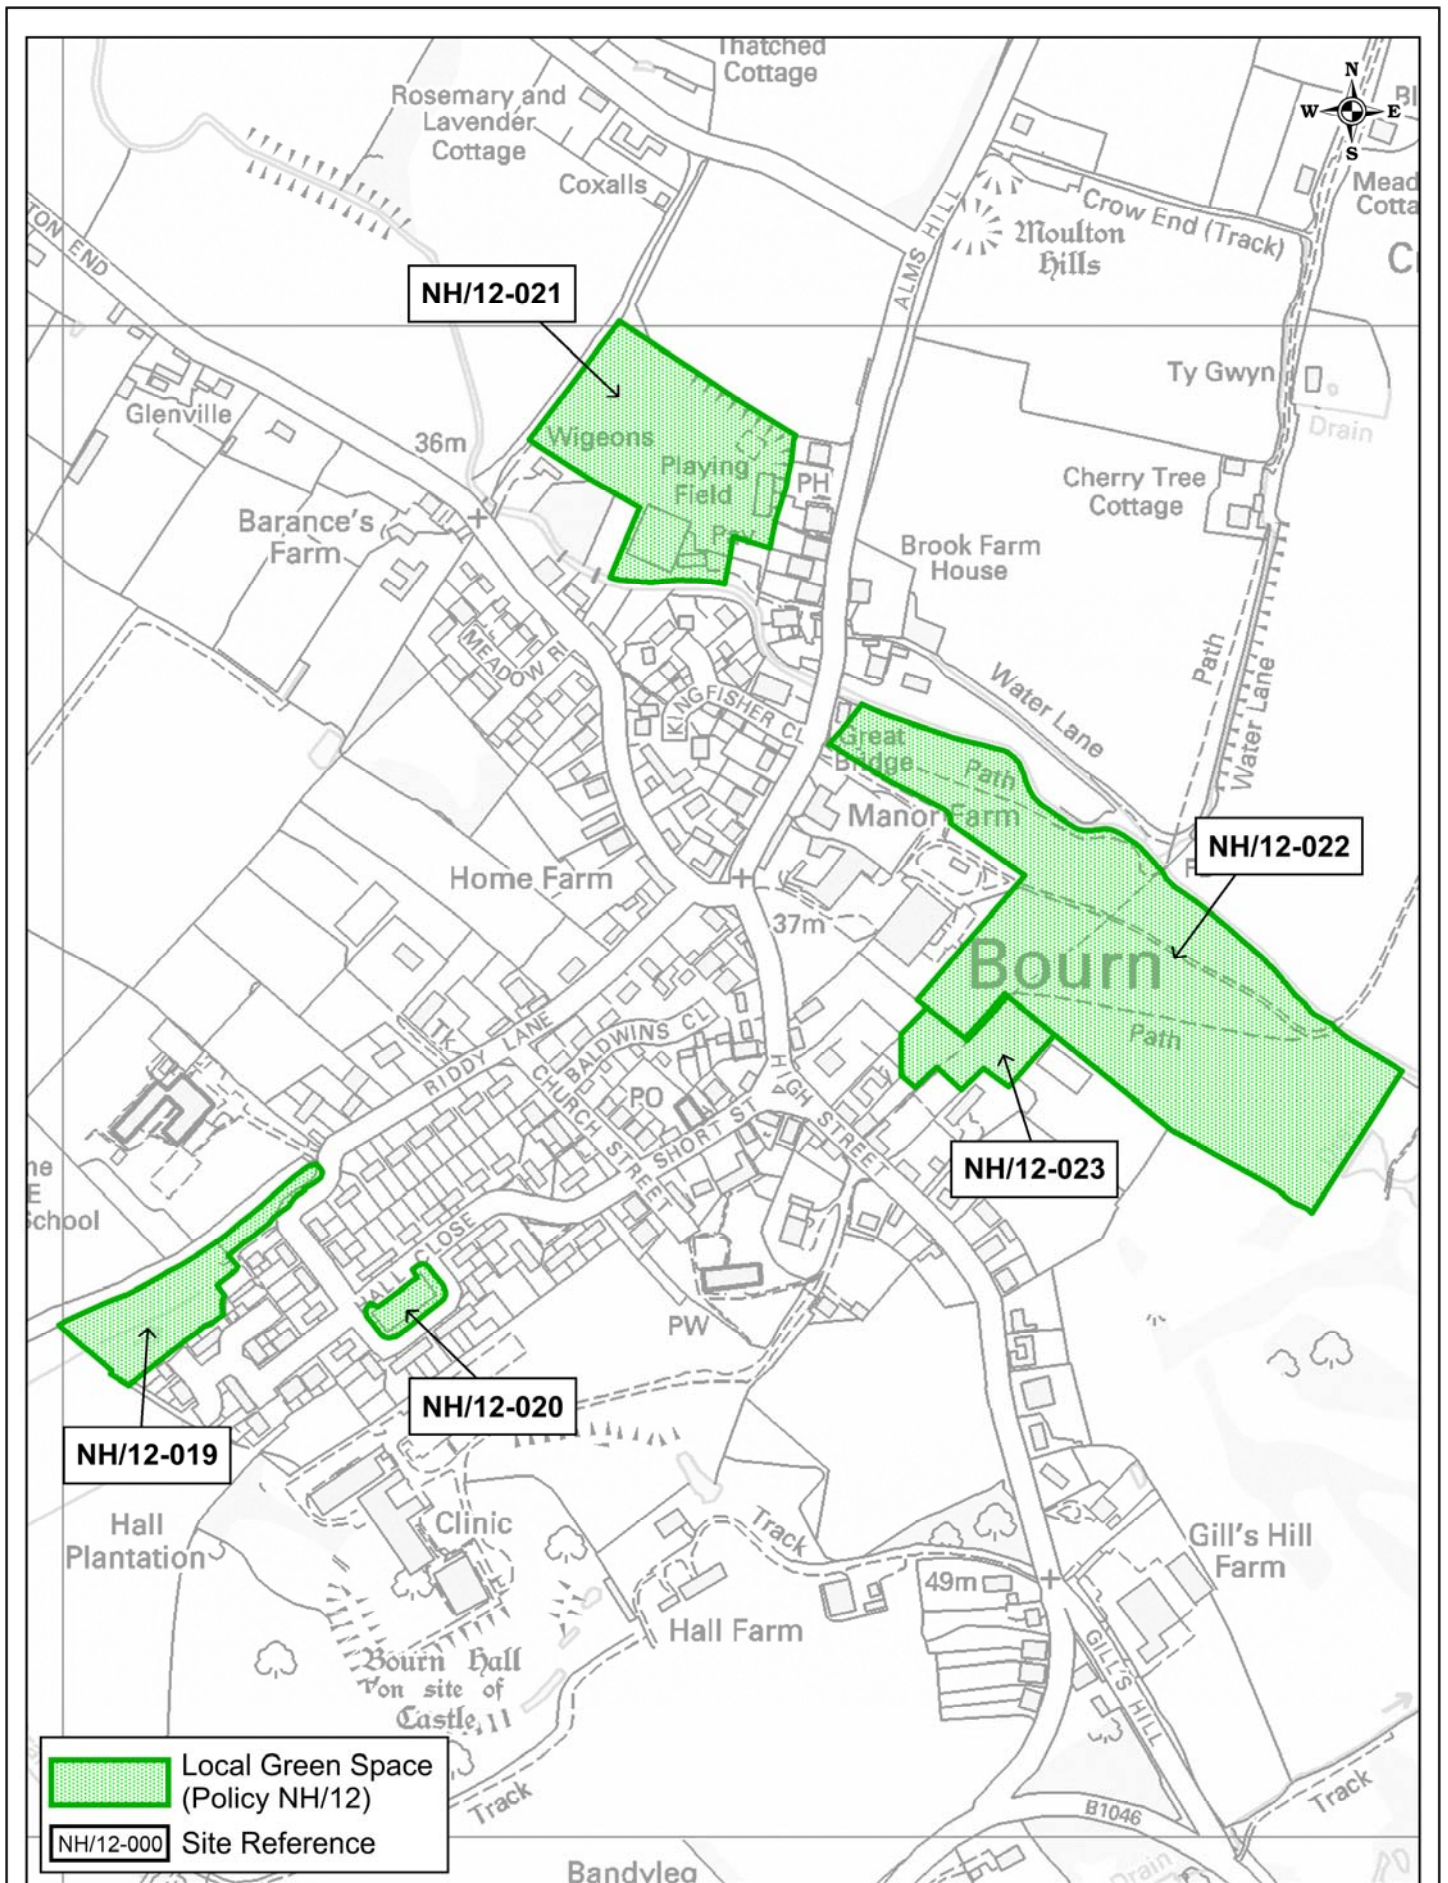

Based upon Ordnance Survey material with the permission of the controller of Her Majesty's Stationery Office. Unauthorised reproduction infringes copyright and may lead to prosecution.  
 © Crown Copyright and database rights (2015) Ordnance Survey 100023205

<b>Project</b>	PR0325 - Hall Close, Bourn
<b>Title</b>	Prohibition of Waiting

<b>Drawing Number</b>	
<b>Scale</b>	NTS
<b>Drawn</b>	JT
<b>Date</b>	01/11/2016

Date:	01/10/2014
Produced by:	Michael Sexton
Service:	Planning Policy
Scale:	1:5000 @ A4

## Local Green Spaces: Bourn

Reproduced from the Ordnance Survey Mapping with the permission of the Controller of Her Majesty's Stationery Office © Crown Copyright. Unauthorised reproduction infringes Crown Copyright and may lead to prosecution or civil proceedings. SDCDC Licence 100022500 (2014)