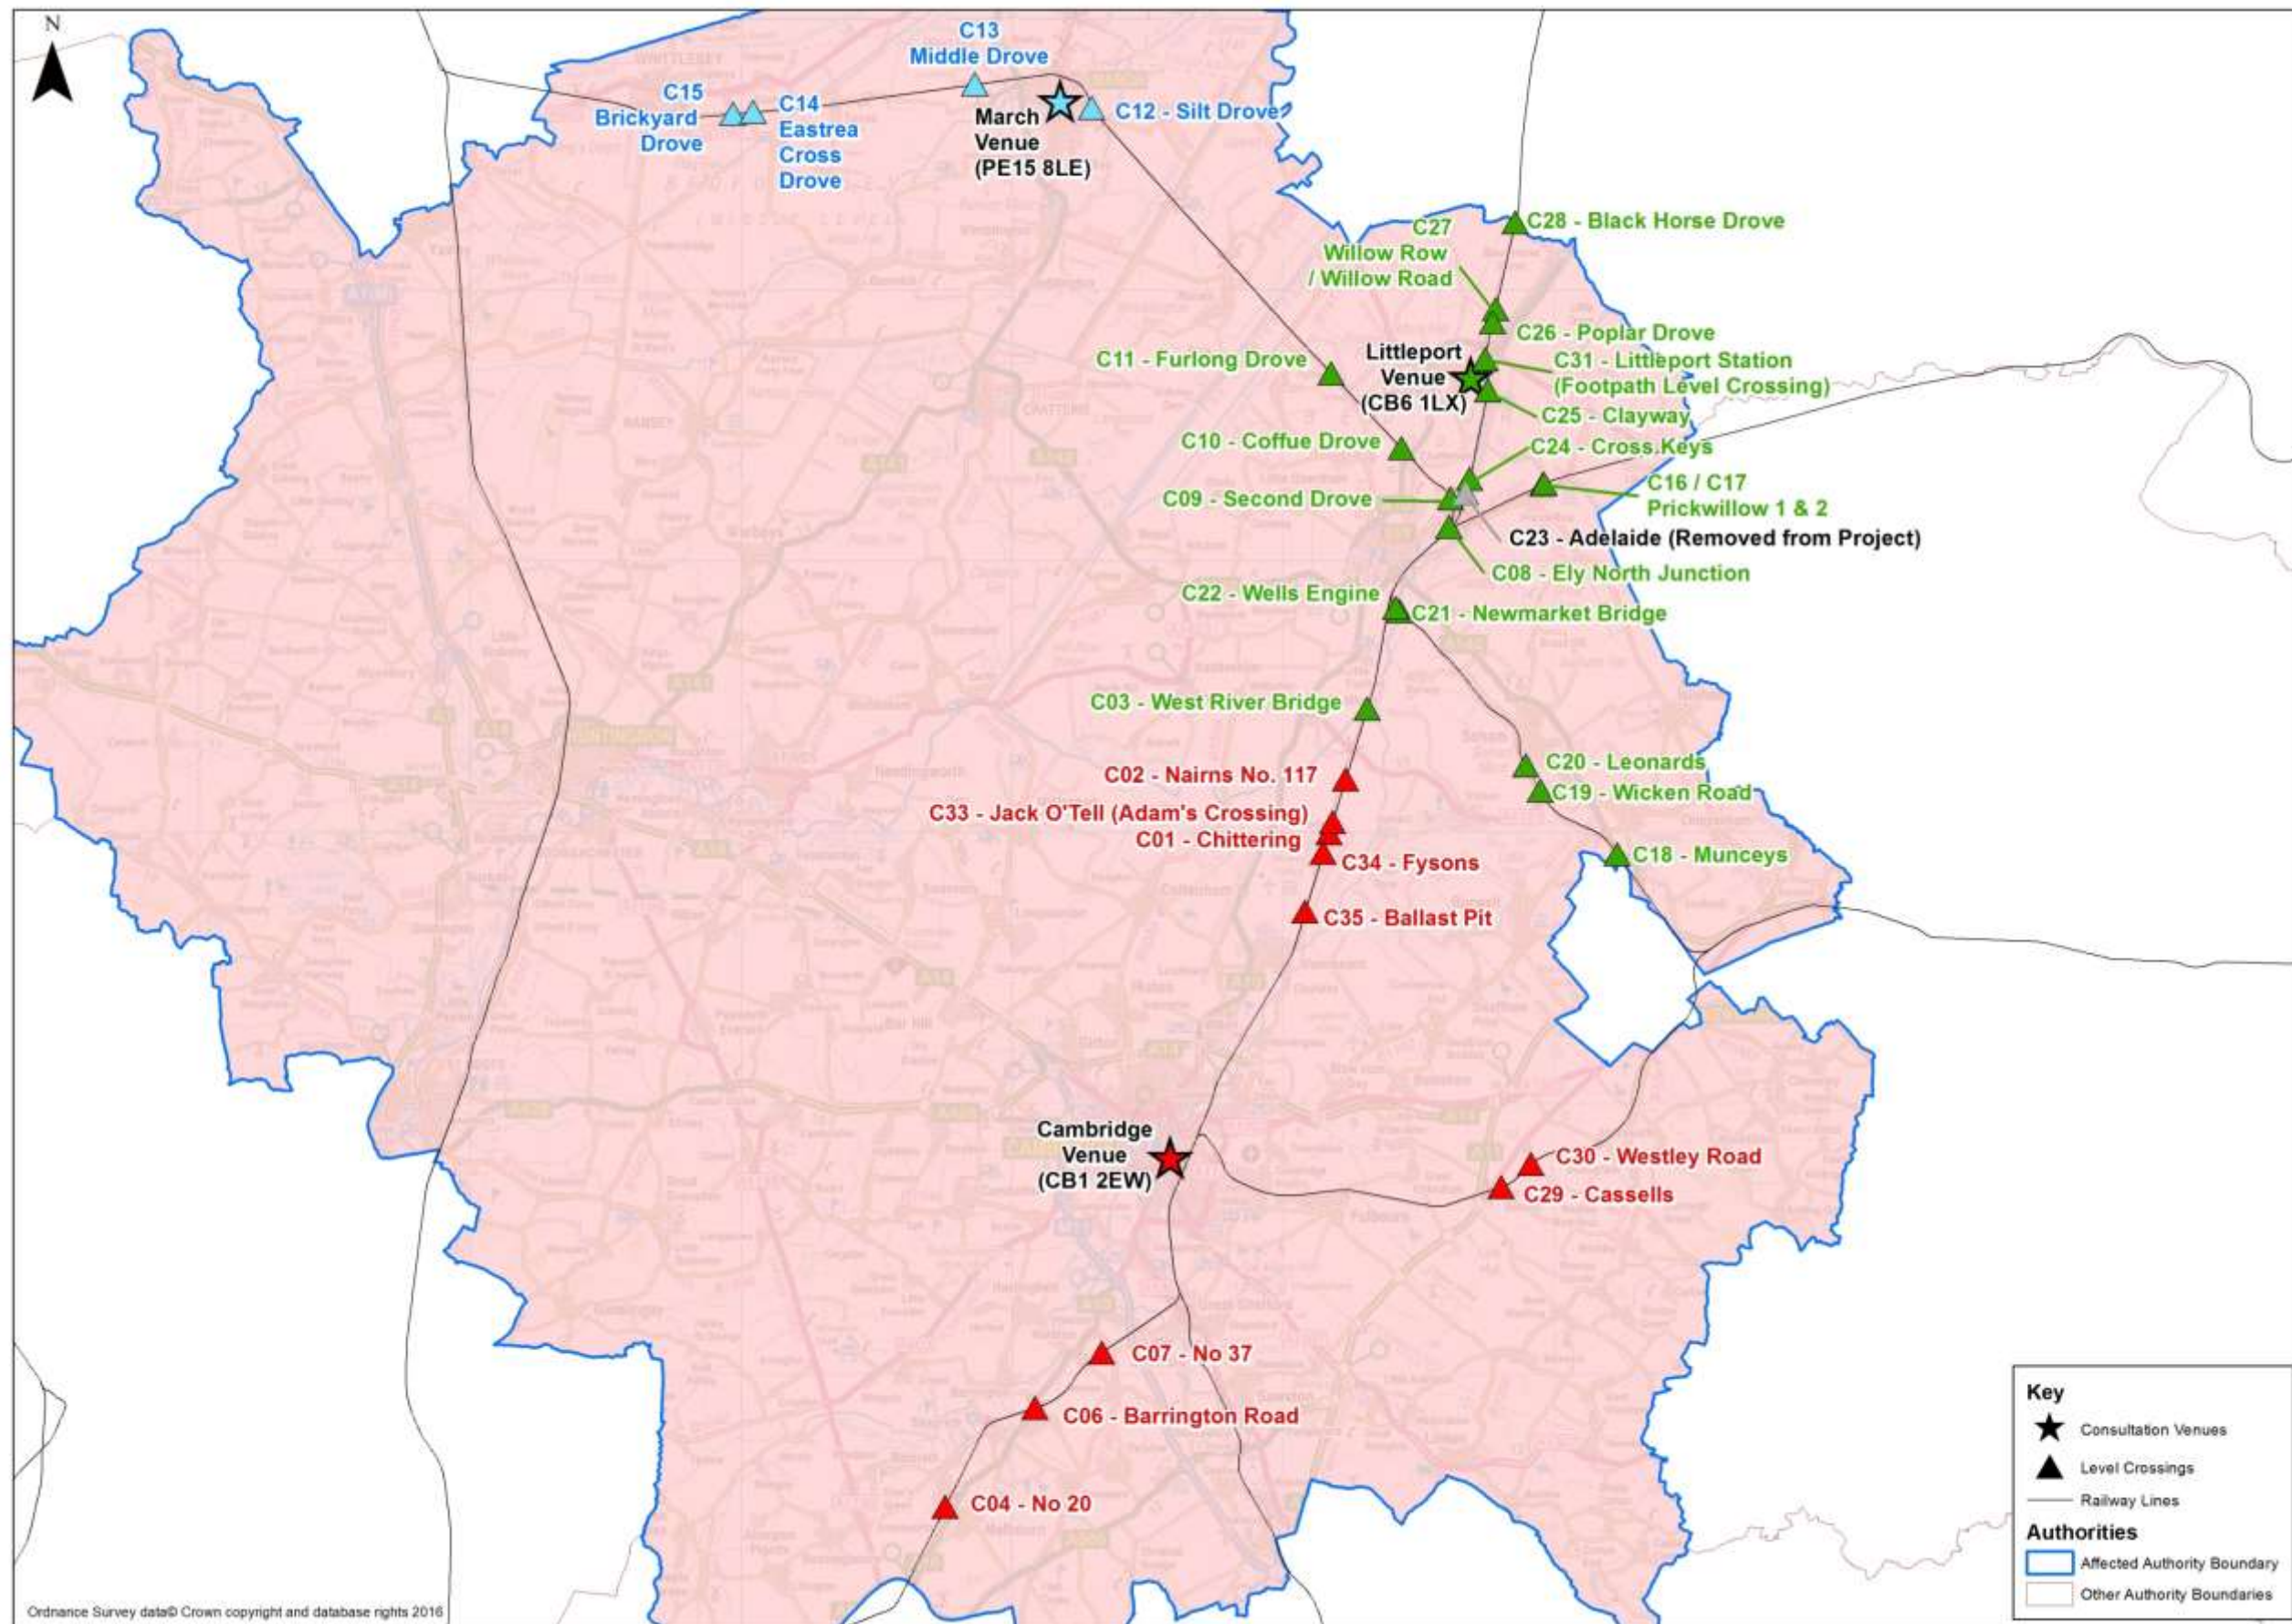

Level Crossing Locations Map and Tables

Littleport Venue Level Crossings

Level Crossing Reference & Name	Post Code	Longitude	Latitude	OS Grid Easting	OS Grid Northing	OS Grid Ref (6 Digit)	OS Grid Ref (10 Digit)	GoogleMaps Link
C03 - West River Bridge	CB6 3HR	0.246380	52.347502	553110	274534	TL5374	TL53117453	C03 - West River Bridge (GoogleMaps)
C08 - Ely North Junction	CB7 4TZ	0.293903	52.406980	556137	281250	TL5681	TL56138125	C08 - Ely North Junction (GoogleMaps)
C09 - Second Drove	CB7 4UA	0.295209	52.416385	556192	282299	TL5682	TL56198229	C09 - Second Drove (GoogleMaps)
C10 - Coffue Drove	CB6 1RX	0.269280	52.433609	554369	284158	TL5484	TL54368415	C10 - Coffue Drove (GoogleMaps)
C11 - Furlong Drove	CB6 2ER	0.232516	52.459111	551782	286917	TL5186	TL51788691	C11 - Furlong Drove (GoogleMaps)
C16 - Prickwillow 1	CB7 4UP	0.345307	52.420062	559586	282817	TL5982	TL59588281	C16 - Prickwillow 1 (GoogleMaps)
C17 - Prickwillow 2	CB7 4UP	0.345884	52.420221	559624	282836	TL5982	TL59628283	C17 - Prickwillow 2 (GoogleMaps)
C18 - Munceys	CB7 5LP	0.379192	52.296667	562341	269170	TL6269	TL62346917	C18 - Munceys (GoogleMaps)
C19 - Wicken Road	CB7 5AW	0.338735	52.318680	559503	271528	TL5971	TL59507152	C19 - Wicken Road (GoogleMaps)
C20 - Leonards	CB7 5HX	0.331310	52.327104	558967	272448	TL5872	TL58967244	C20 - Leonards (GoogleMaps)
C21 - Newmarket Bridge	CB7 4EX	0.265625	52.379558	554309	278140	TL5478	TL54307814	C21 - Newmarket Bridge (GoogleMaps)
C22 - Wells Engine	CB7 4EX	0.263490	52.380703	554160	278262	TL5478	TL54167826	C22 - Wells Engine (GoogleMaps)
C23 - Adelaide (Removed from Project)	CB7 4UE	0.303393	52.417896	556743	282484	TL5682	TL56748248	C23 - Adelaide (GoogleMaps)
C24 - Cross Keys	CB7 4UE	0.305811	52.422636	556891	283017	TL5683	TL56898301	C24 - Cross Keys (GoogleMaps)
C25 - Clayway	CB6 1NT	0.317040	52.451824	557550	286287	TL5786	TL57558628	C25 - Clayway (GoogleMaps)
C26 - Poplar Drove	CB6 1FB	0.321044	52.474306	557742	288796	TL5788	TL57748879	C26 - Poplar Drove (GoogleMaps)
C27 - Willow Row / Willow Road	CB6 1EE	0.322895	52.478639	557852	289282	TL5789	TL57858928	C27 - Willow Row / Willow Road (GoogleMaps)
C31 - Littleport Station (Footpath Level Crossing)	CB6 1JL	0.316349	52.462172	557466	287437	TL5787	TL57468743	C31 - Littleport Station (Footpath Level Crossing) (GoogleMaps)
C28 - Black Horse Drove	CB6 1EH	0.335093	52.507155	558578	292480	TL5892	TL58579248	C28 - Black Horse Drove (GoogleMaps)