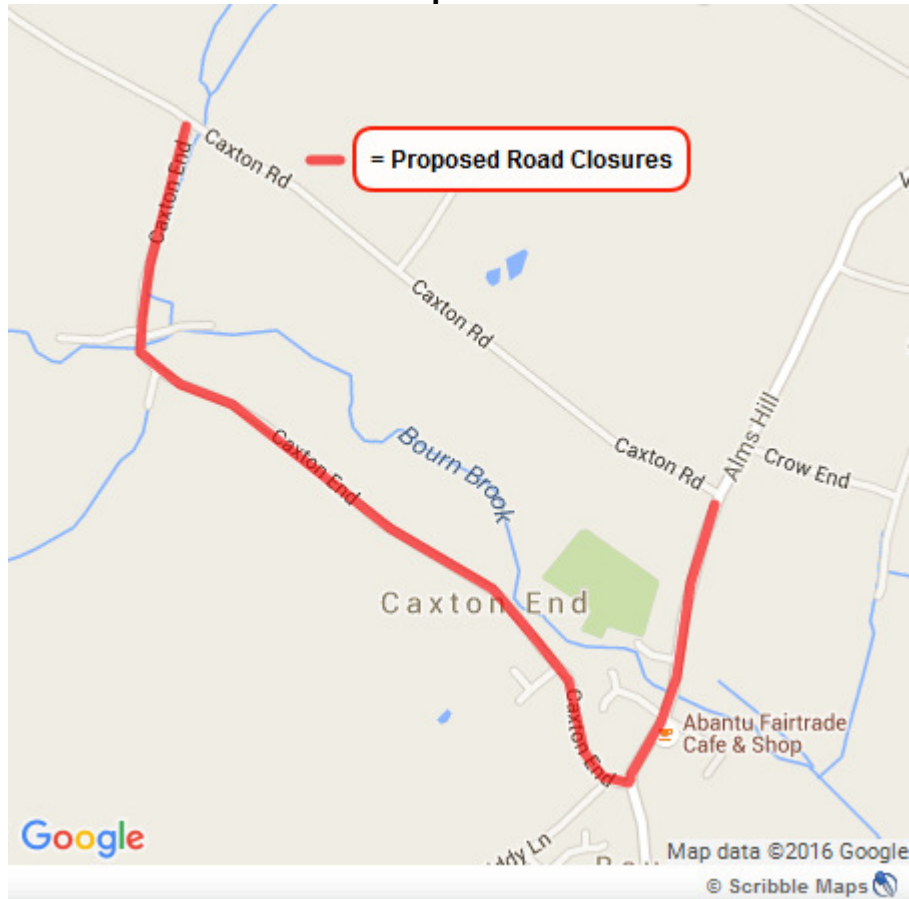

Bourn to Run – 25th September 2016
Jubilee Sports Field
Alms Hill
Bourn
Cambridge
CB23 2SH

Road Closure – Detailed map

Road Closure – Traffic Diversion Details

Road Closure – Overview map