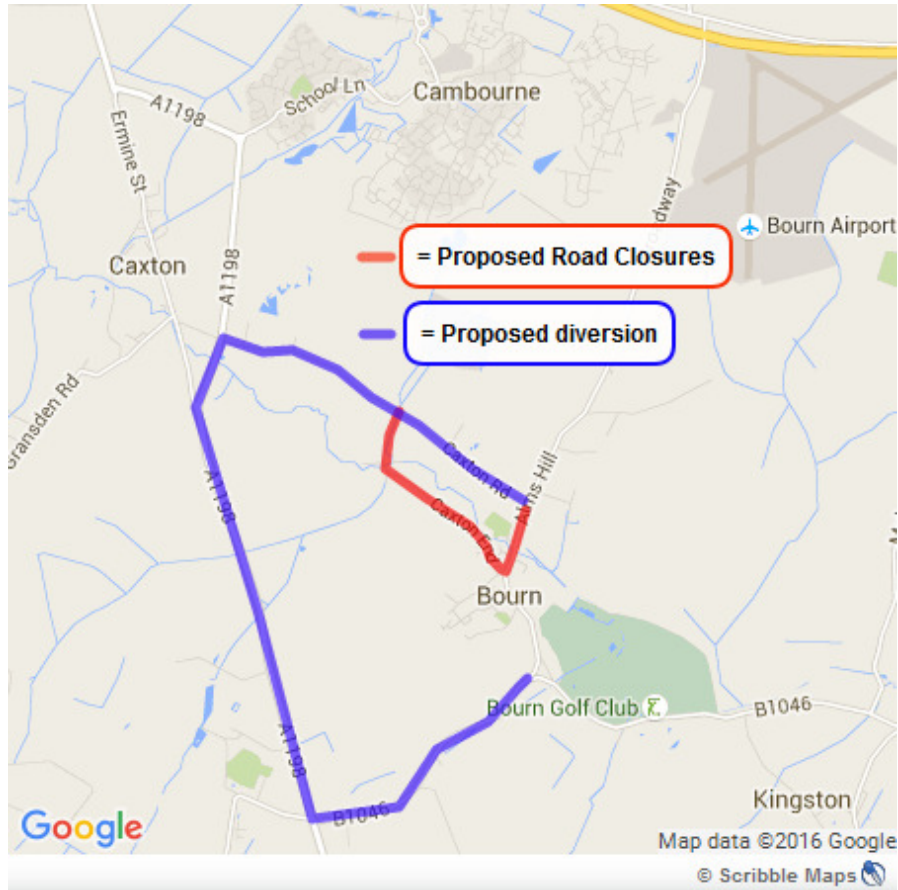

Bourn to Run – 25th September 2016
Jubilee Sports Field
Alms Hill
Bourn
Cambridge
CB23 2SH

Road Closure – Detailed map

Road Closure – Traffic Diversion Details

Road Closure – Overview map