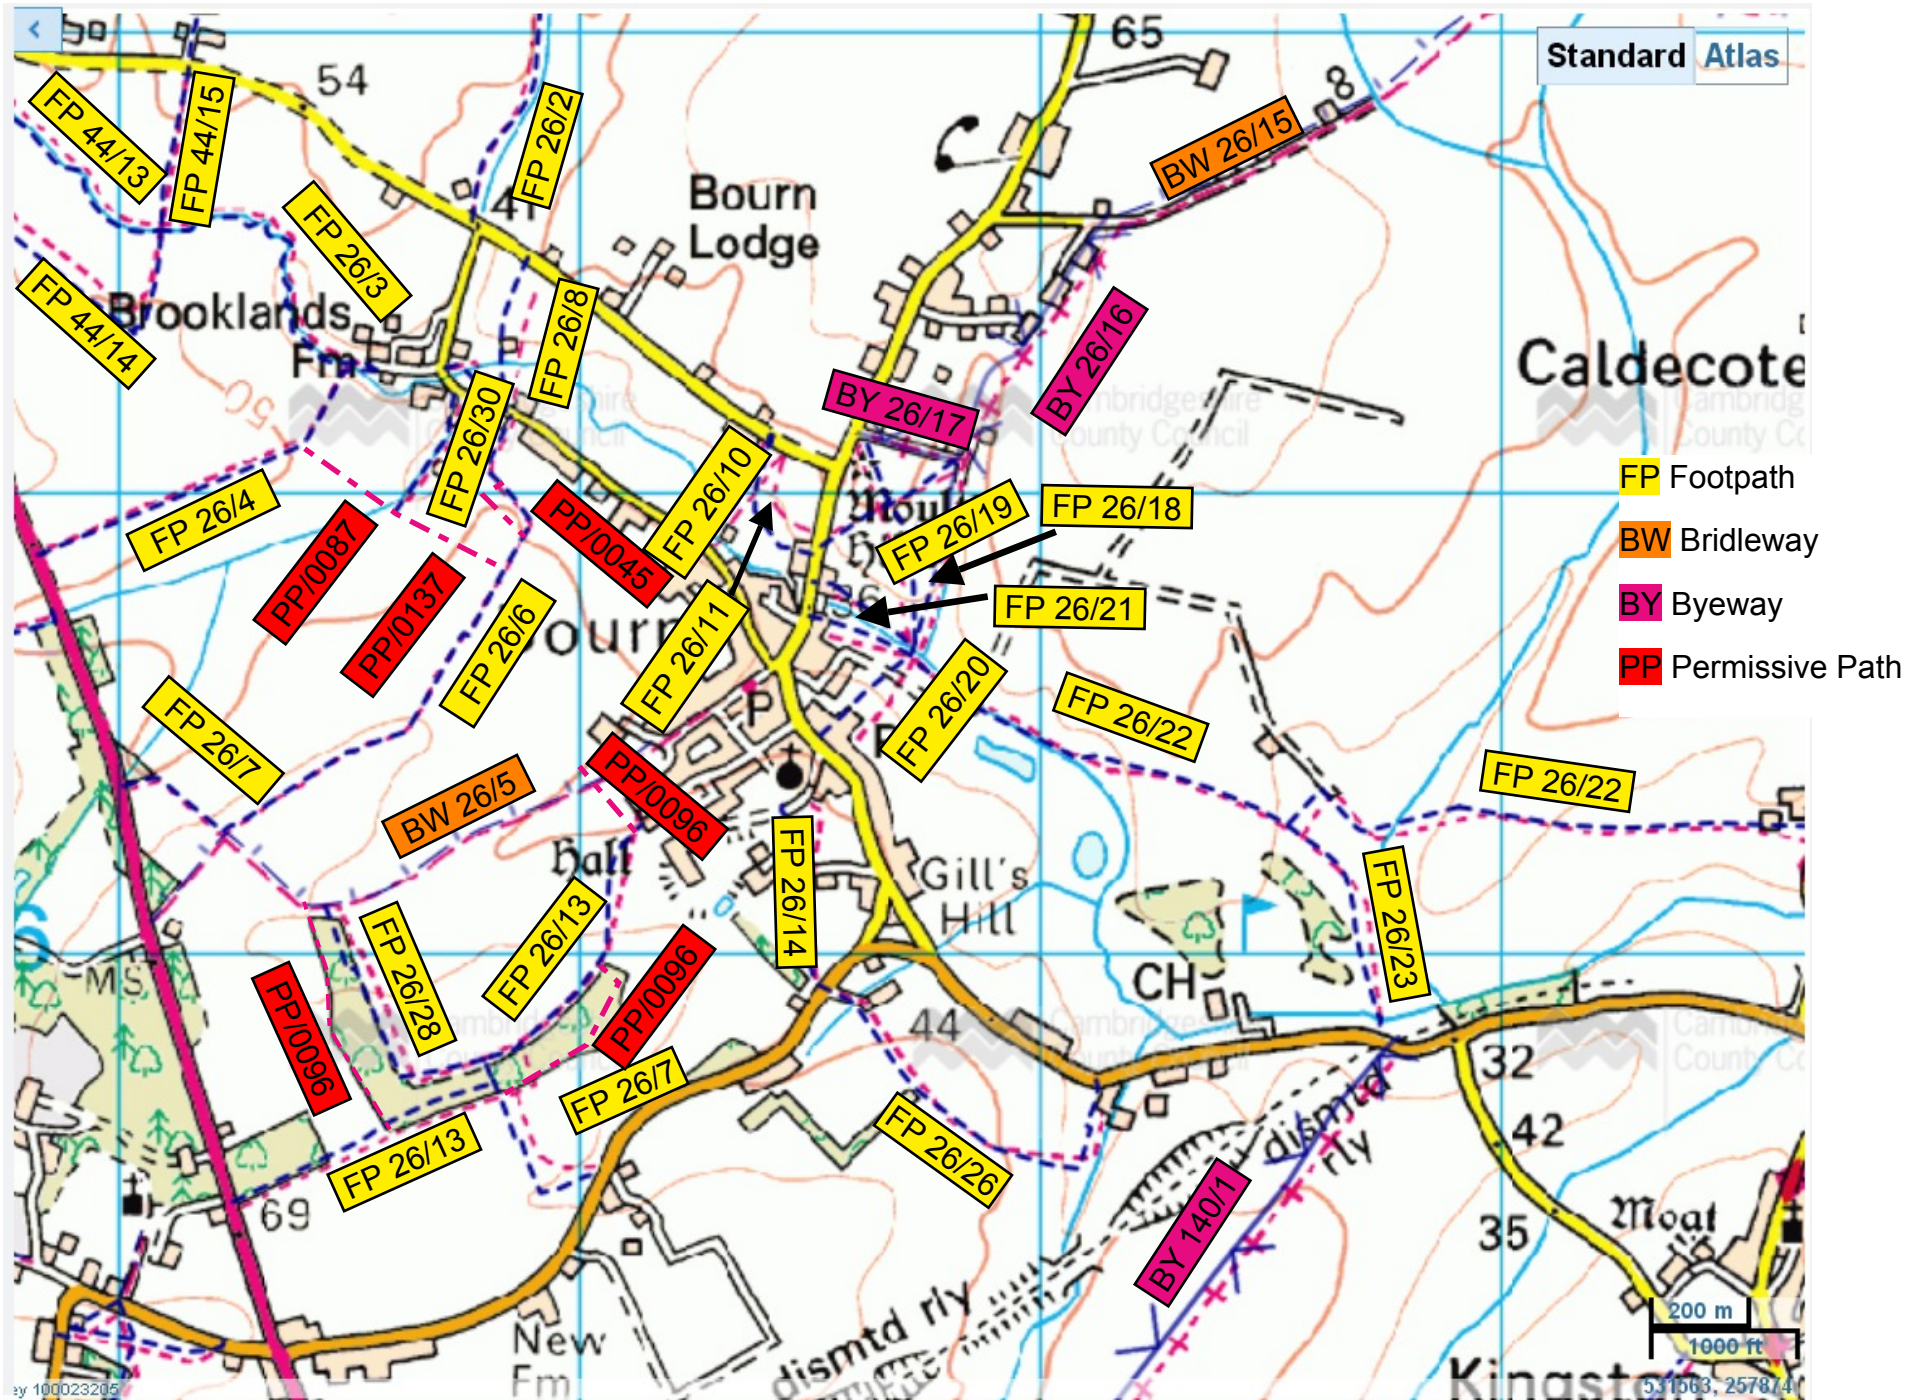

Footpaths (FP), Permissive Paths (PP), Bridleways (BW) & Byways (BY) around Bourn.
Taken from Cambridgeshire County Council Website April 2015. Note: This map is only a guide.

**'Atlas' view
Of footpaths**

Permissive Access
Paths also added.

April 2015

- FP Footpath
- BW Bridleway
- BY Byeway
- PP Permissive Path