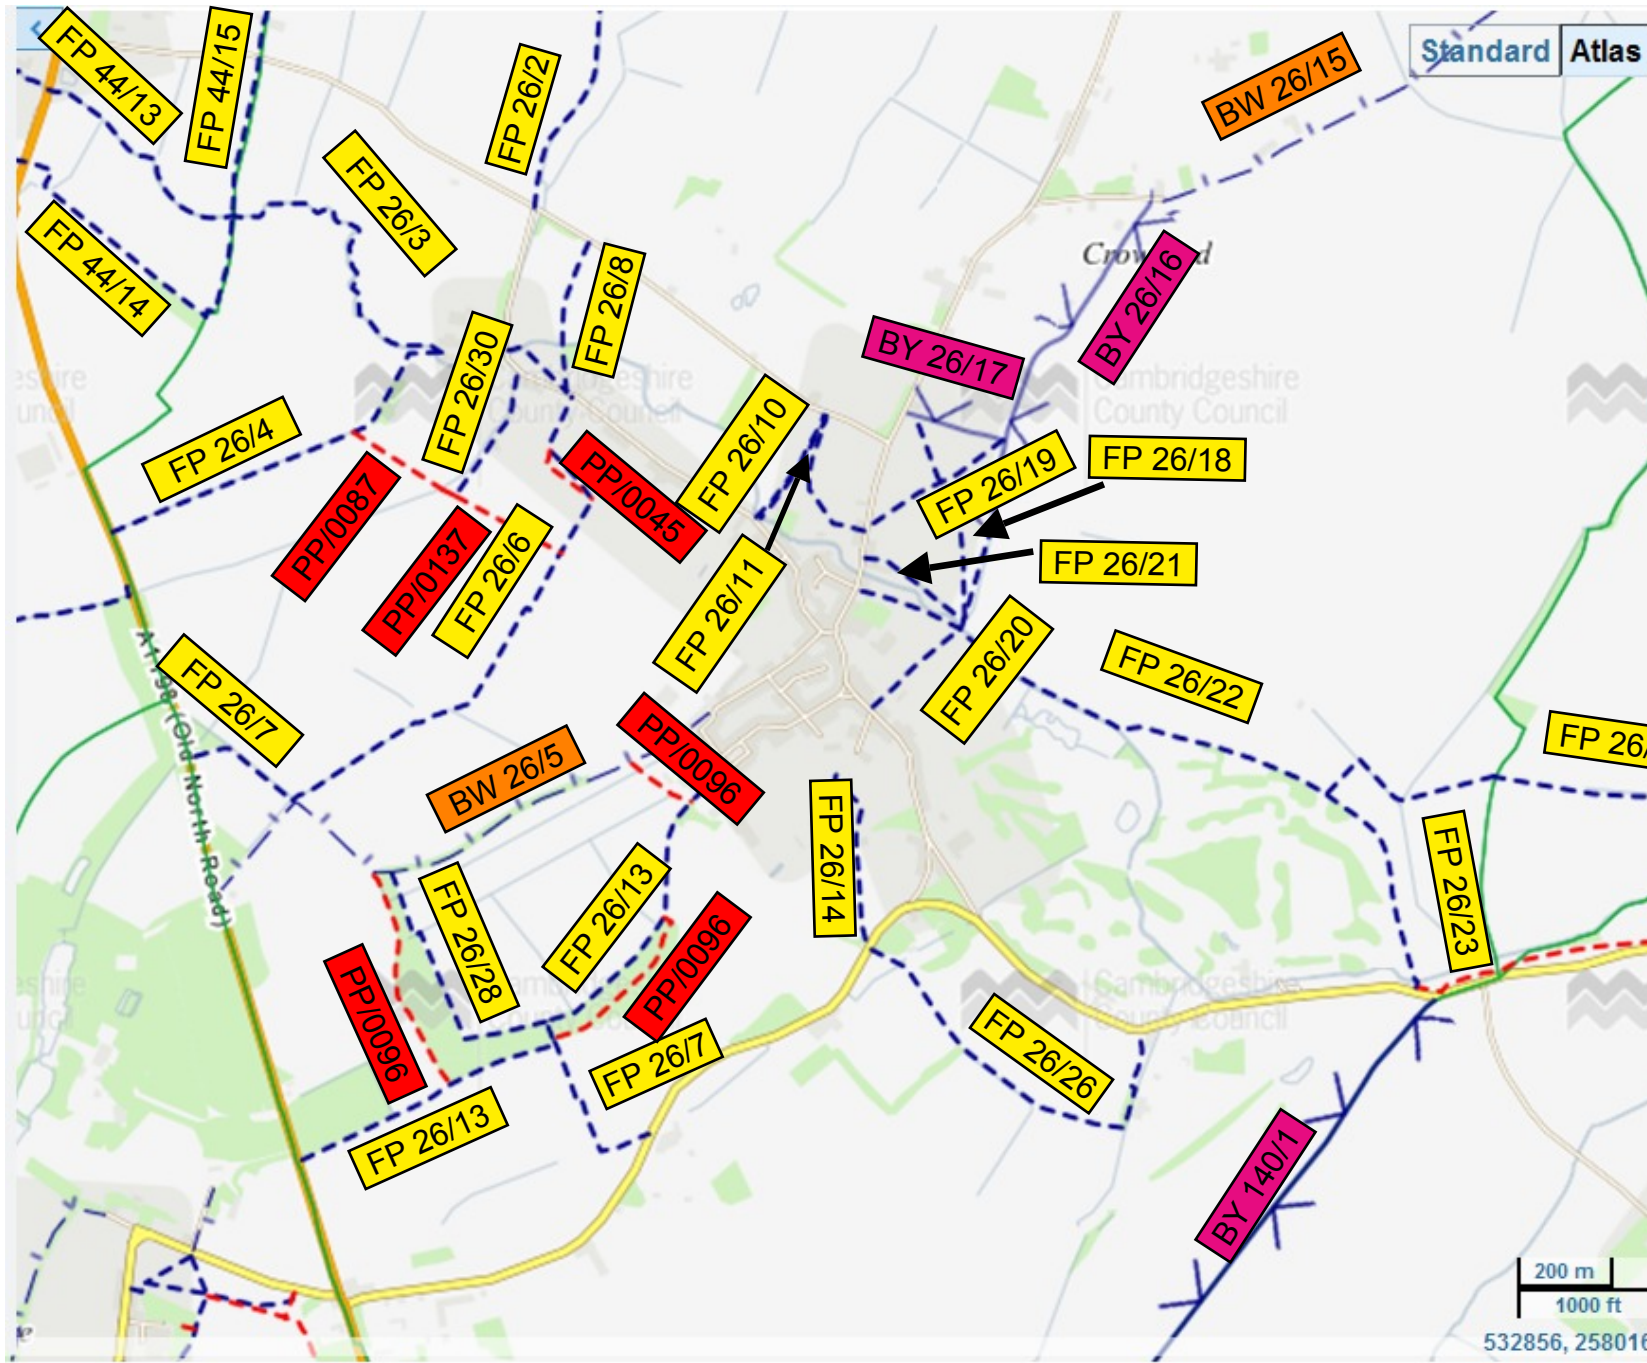

Footpaths (FP), Permissive Paths (PP), Bridleways (BW) & Byways (BY) around Bourn.
Taken from Cambridgeshire County Council Website April 2015. Note: This map is only a guide.

**'Atlas' view
Of footpaths**

Permissive Access
Paths also added.

April 2015

- FP Footpath
- BW Bridleway
- BY Byeway
- PP Permissive Path