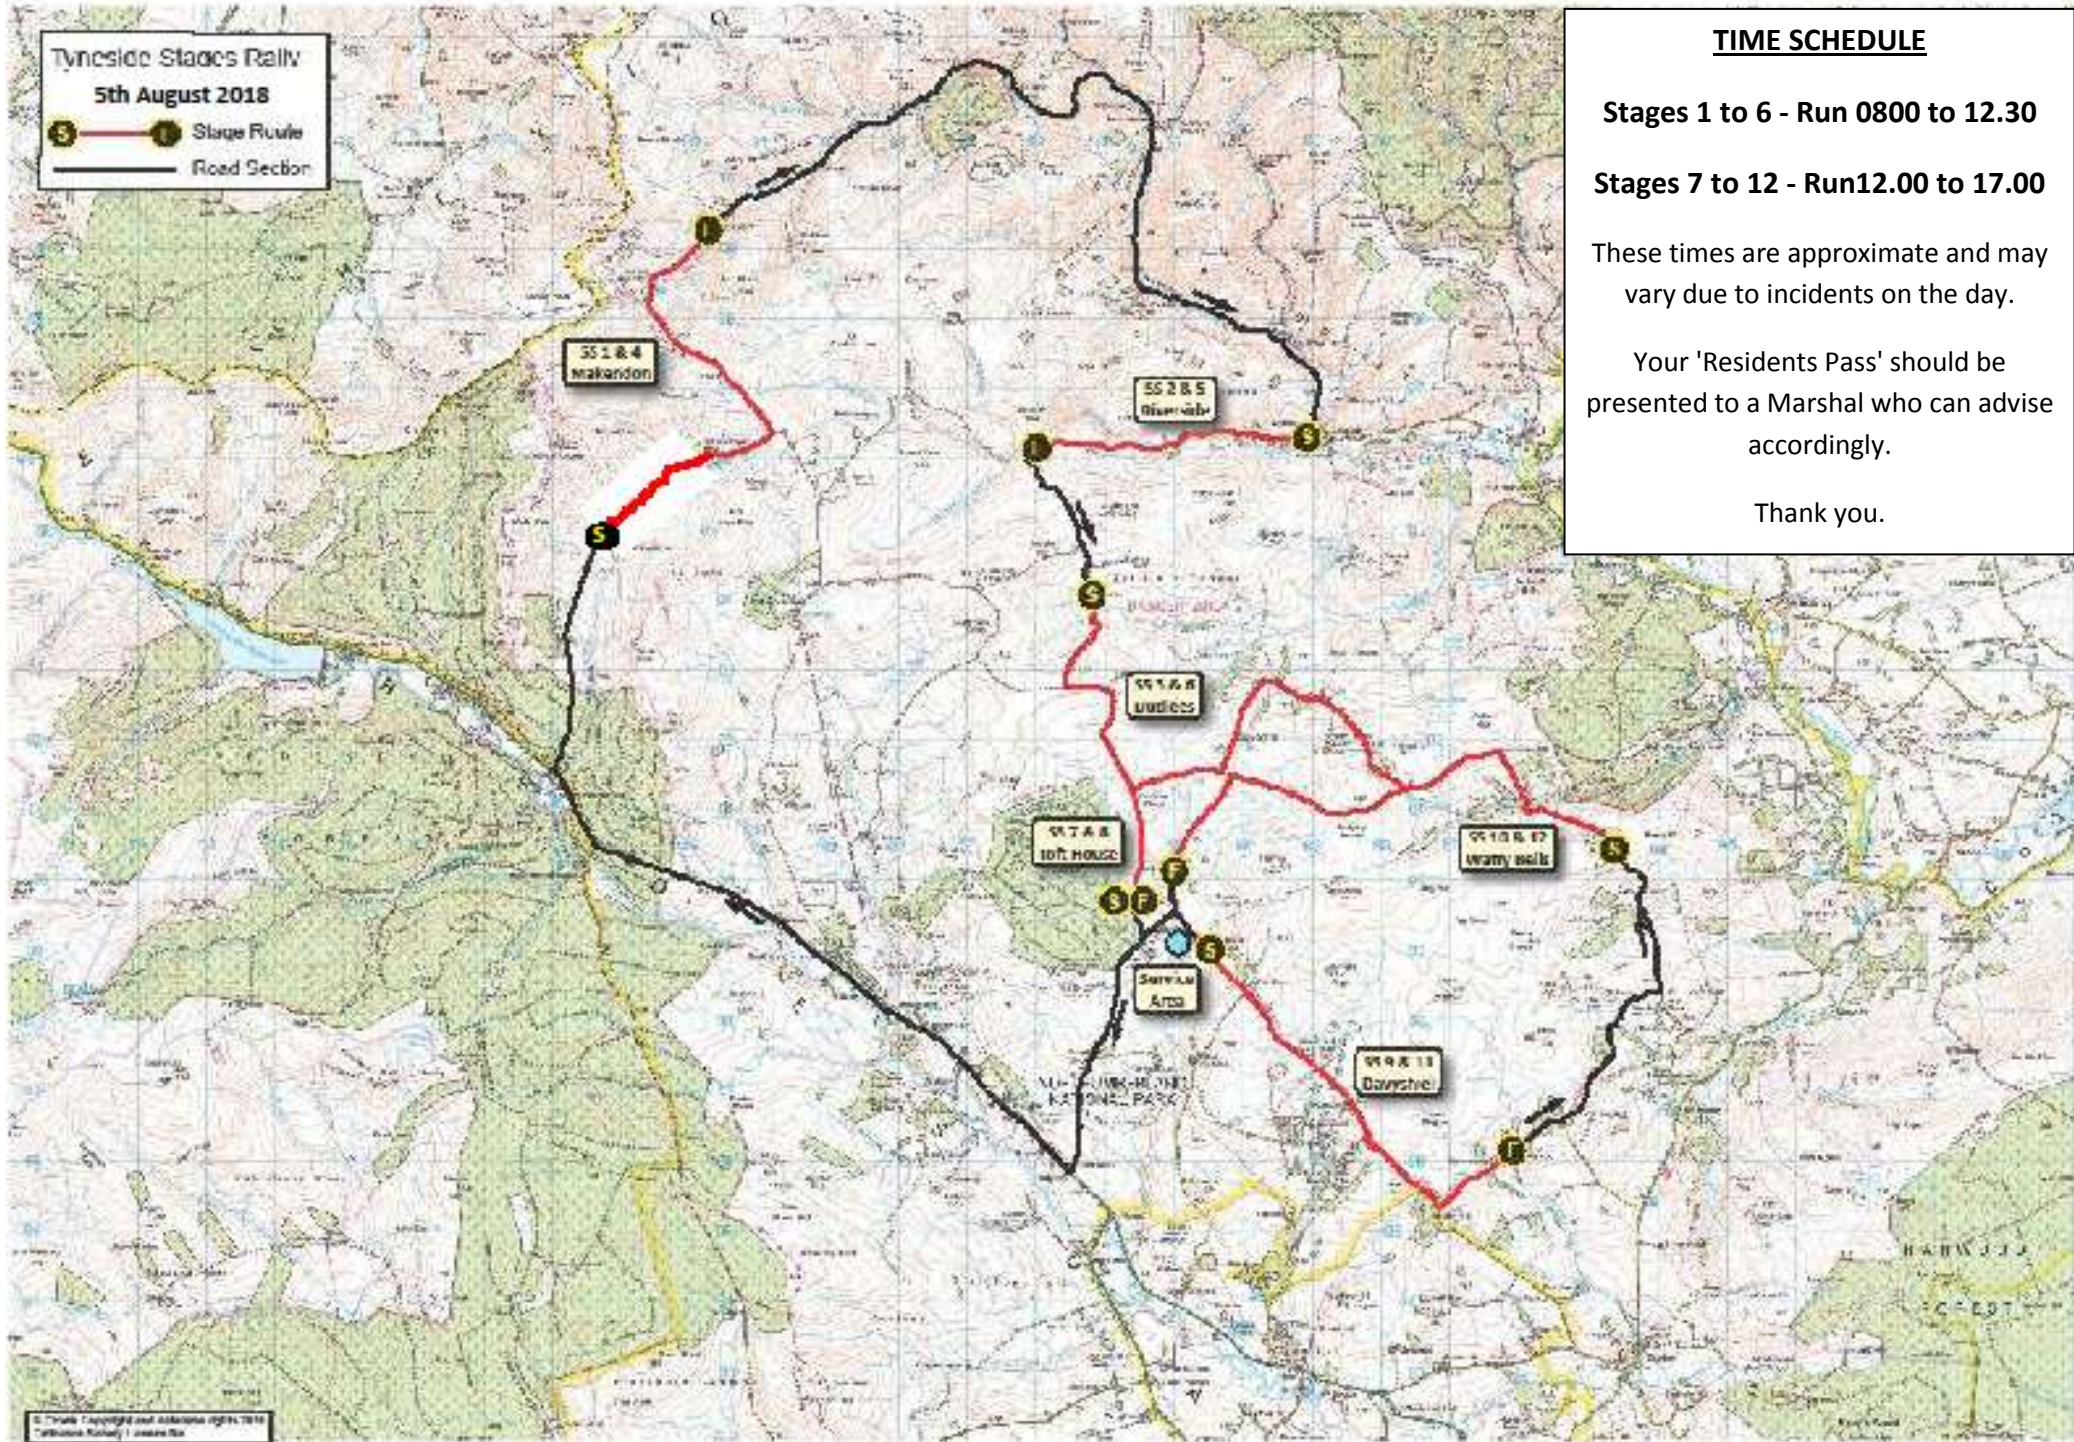

Tyneside Stages Rally  
5th August 2018  
Stage Route  
Road Section

**TIME SCHEDULE**

**Stages 1 to 6 - Run 0800 to 12.30**

**Stages 7 to 12 - Run 12.00 to 17.00**

These times are approximate and may vary due to incidents on the day.