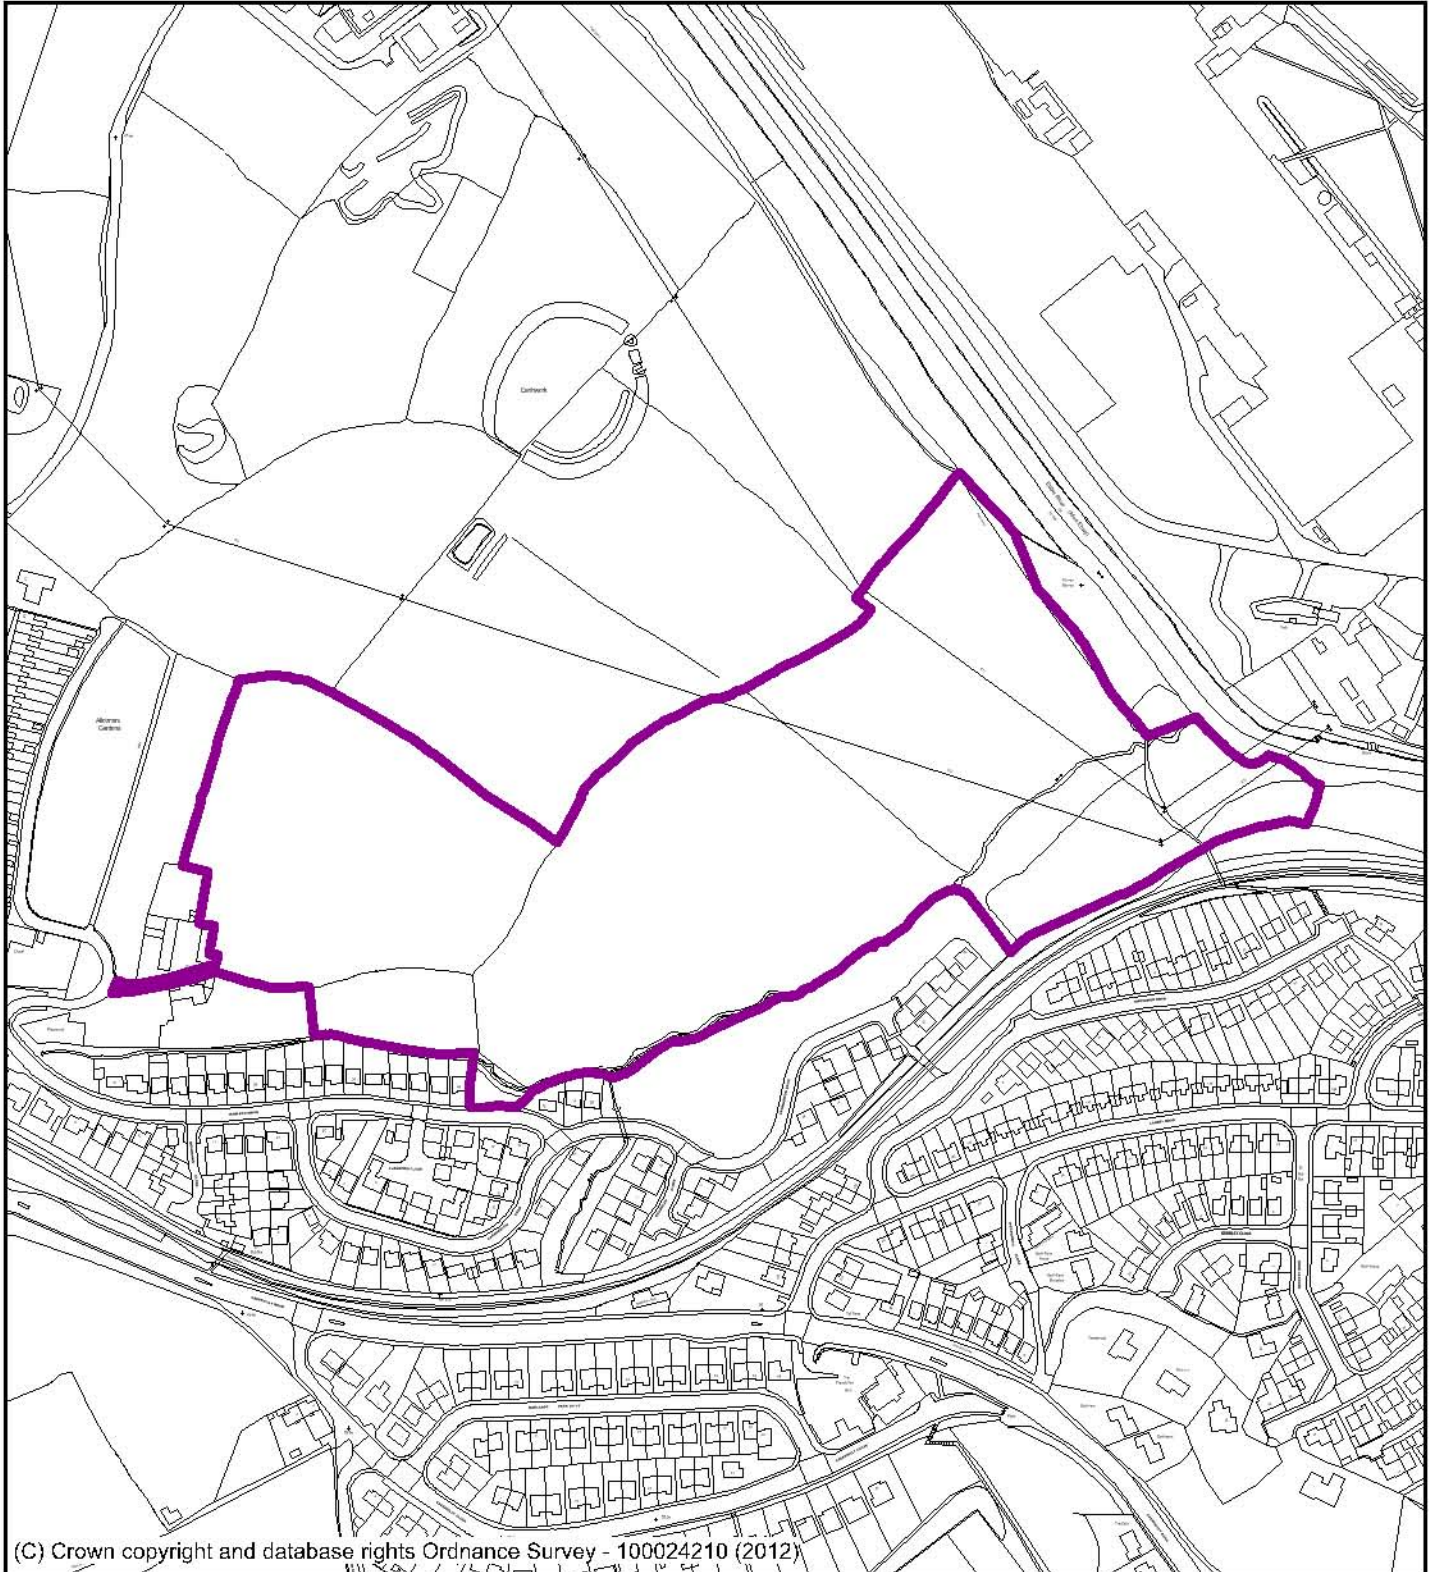

# Newport City Council Local Development Plan 2011 - 2026 Alternative Site Register

## PART A: New Sites Proposed for inclusion in the LDP

Site Reference - AS(N)018

Site Name - Gloch Wen

	<b>Proposed Use - Residential</b>		
	<b>LDP Current Allocation</b>	Countryside, Special Landscape Area	
<b>Ward</b>	Graig	<b>Area (Hectares)</b>	8.90
		<b>Scale</b>	1:4,000