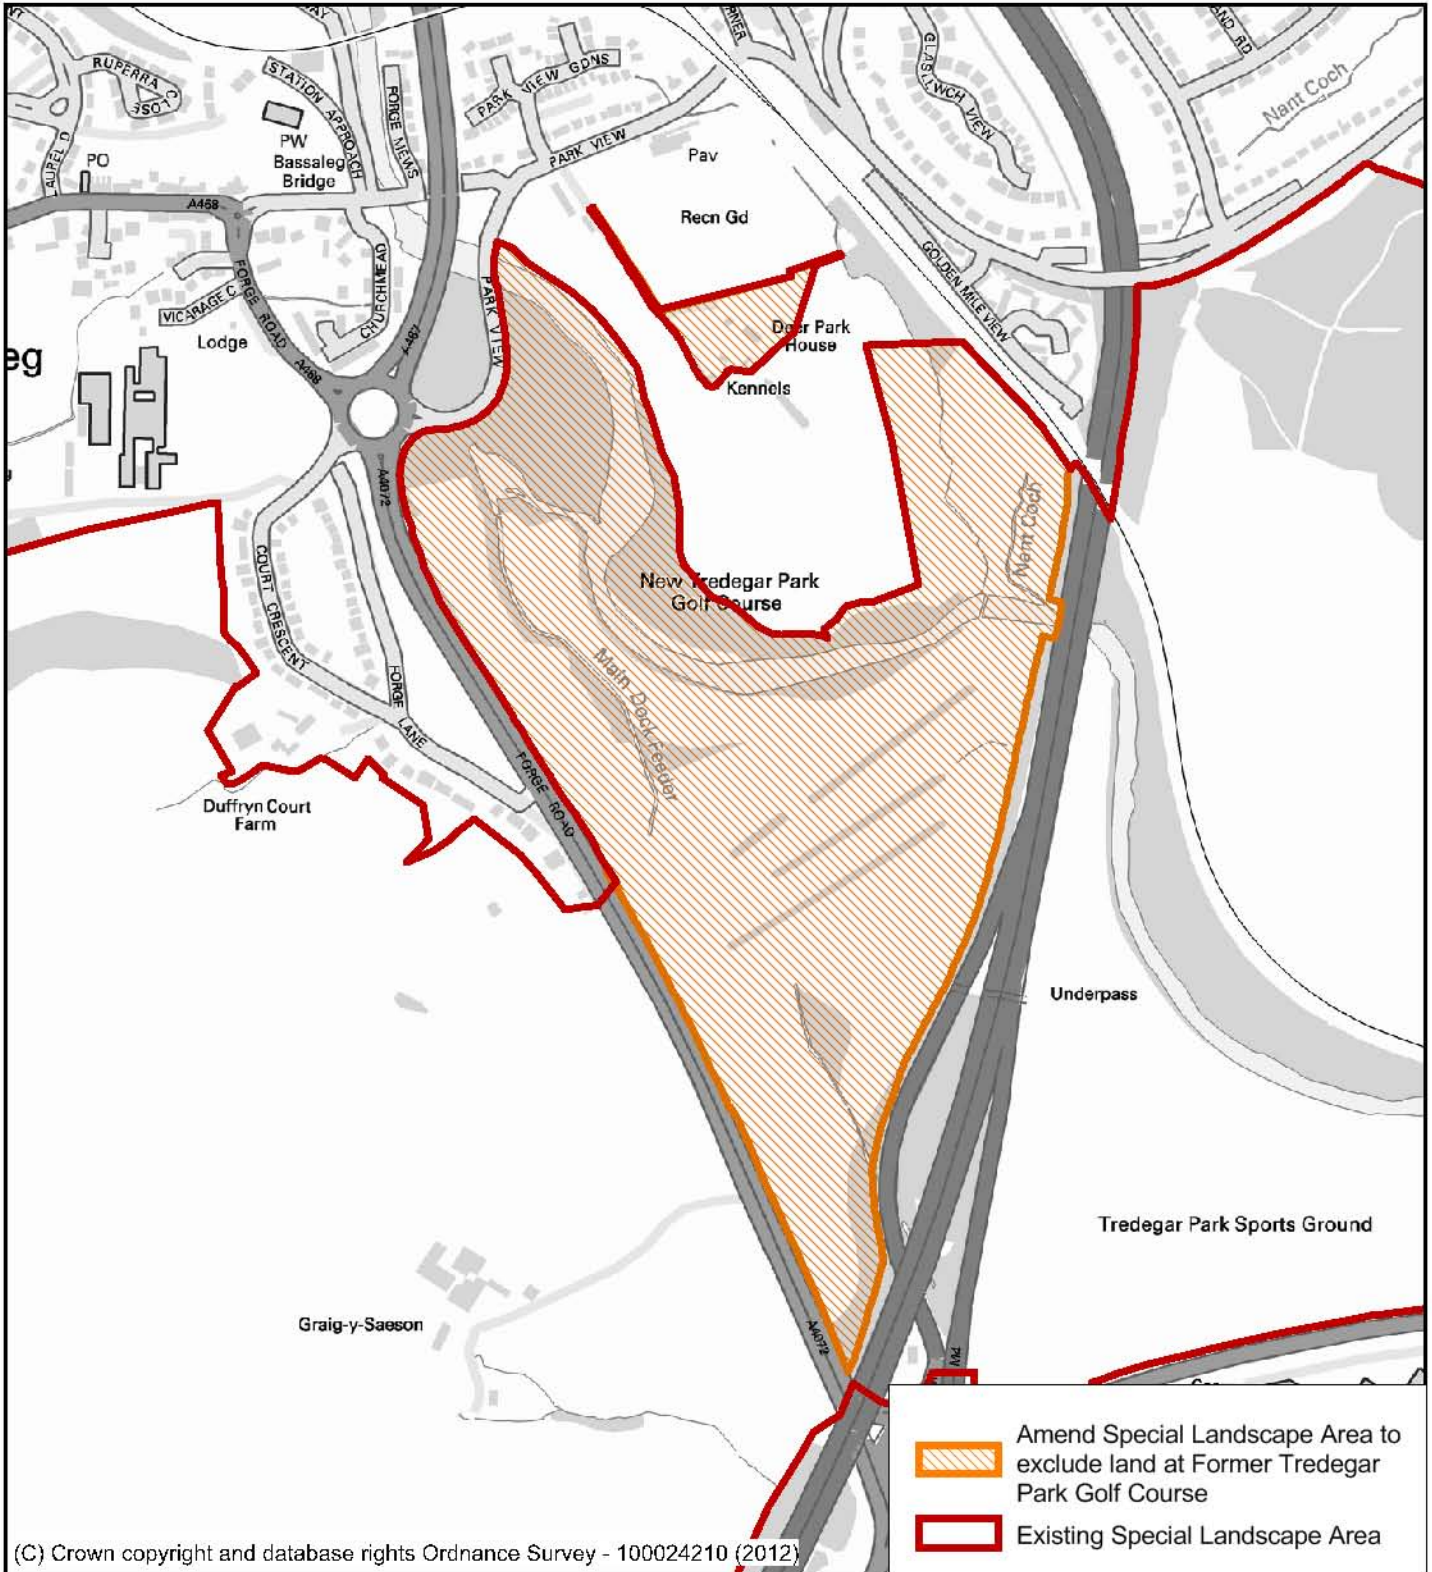

## PART B: Proposed amendments to the existing LDP

Site Reference - AS(A)018

Site Name - Former Tredegar Park Golf Course

	<b>Proposed Amendment -</b> Amend Special Landscape Area to exclude land at Former Tredegar Park Golf Course		
	<b>LDP Current Allocation</b>	Special Landscape Area	
<b>Ward</b>	Graig	<b>Area (Hectares)</b>	40.78
			<b>Scale</b> 1:7,500