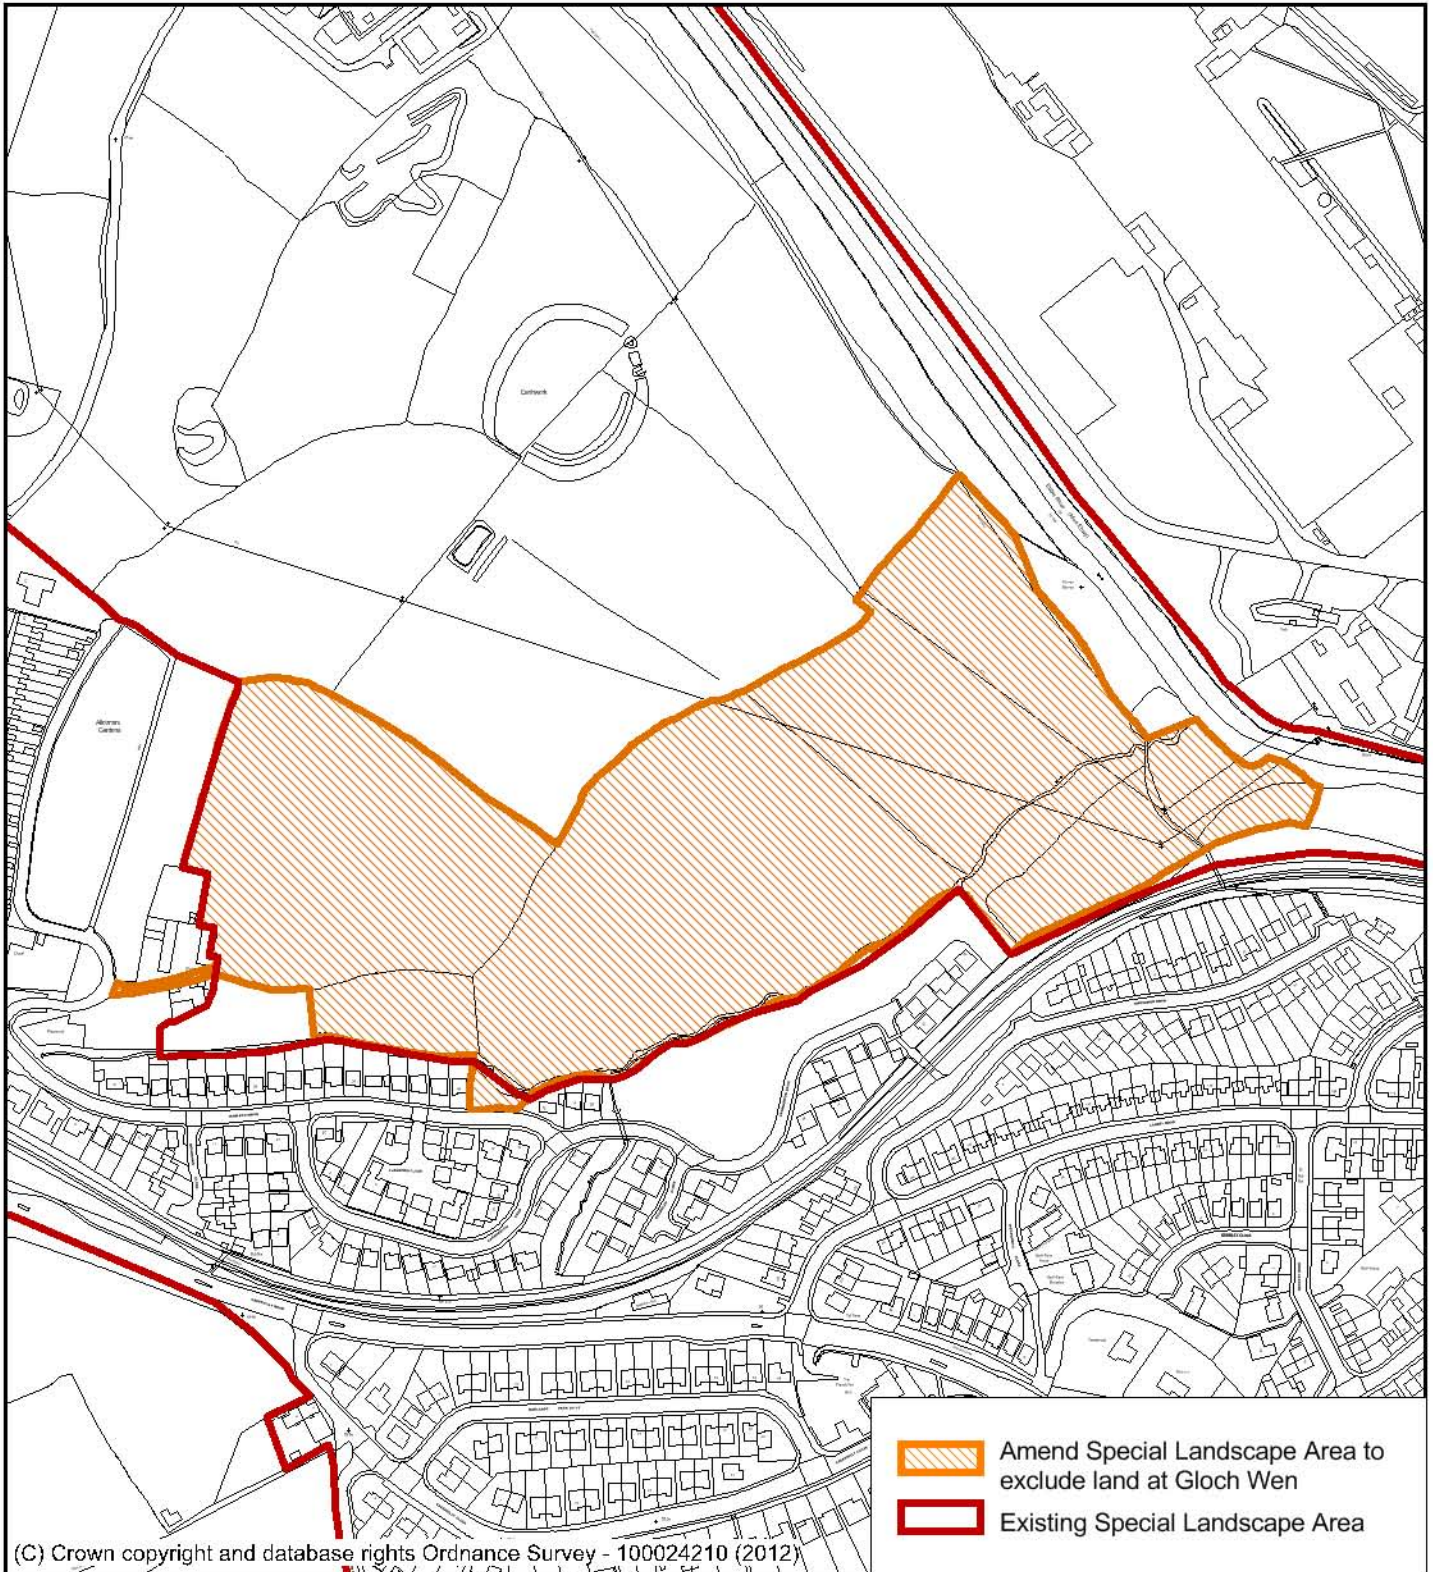

Newport City Council Local Development Plan 2011 - 2026 Alternative Site Register

PART B: Proposed amendments to the existing LDP

Site Reference - AS(A)016

Site Name - Gloch Wen

	Proposed Amendment - Amend Special Landscape Area to exclude land at Gloch Wen		
	LDP Current Allocation	Special Landscape Area	
Ward	Graig	Area (Hectares)	8.90
			Scale 1:4,000