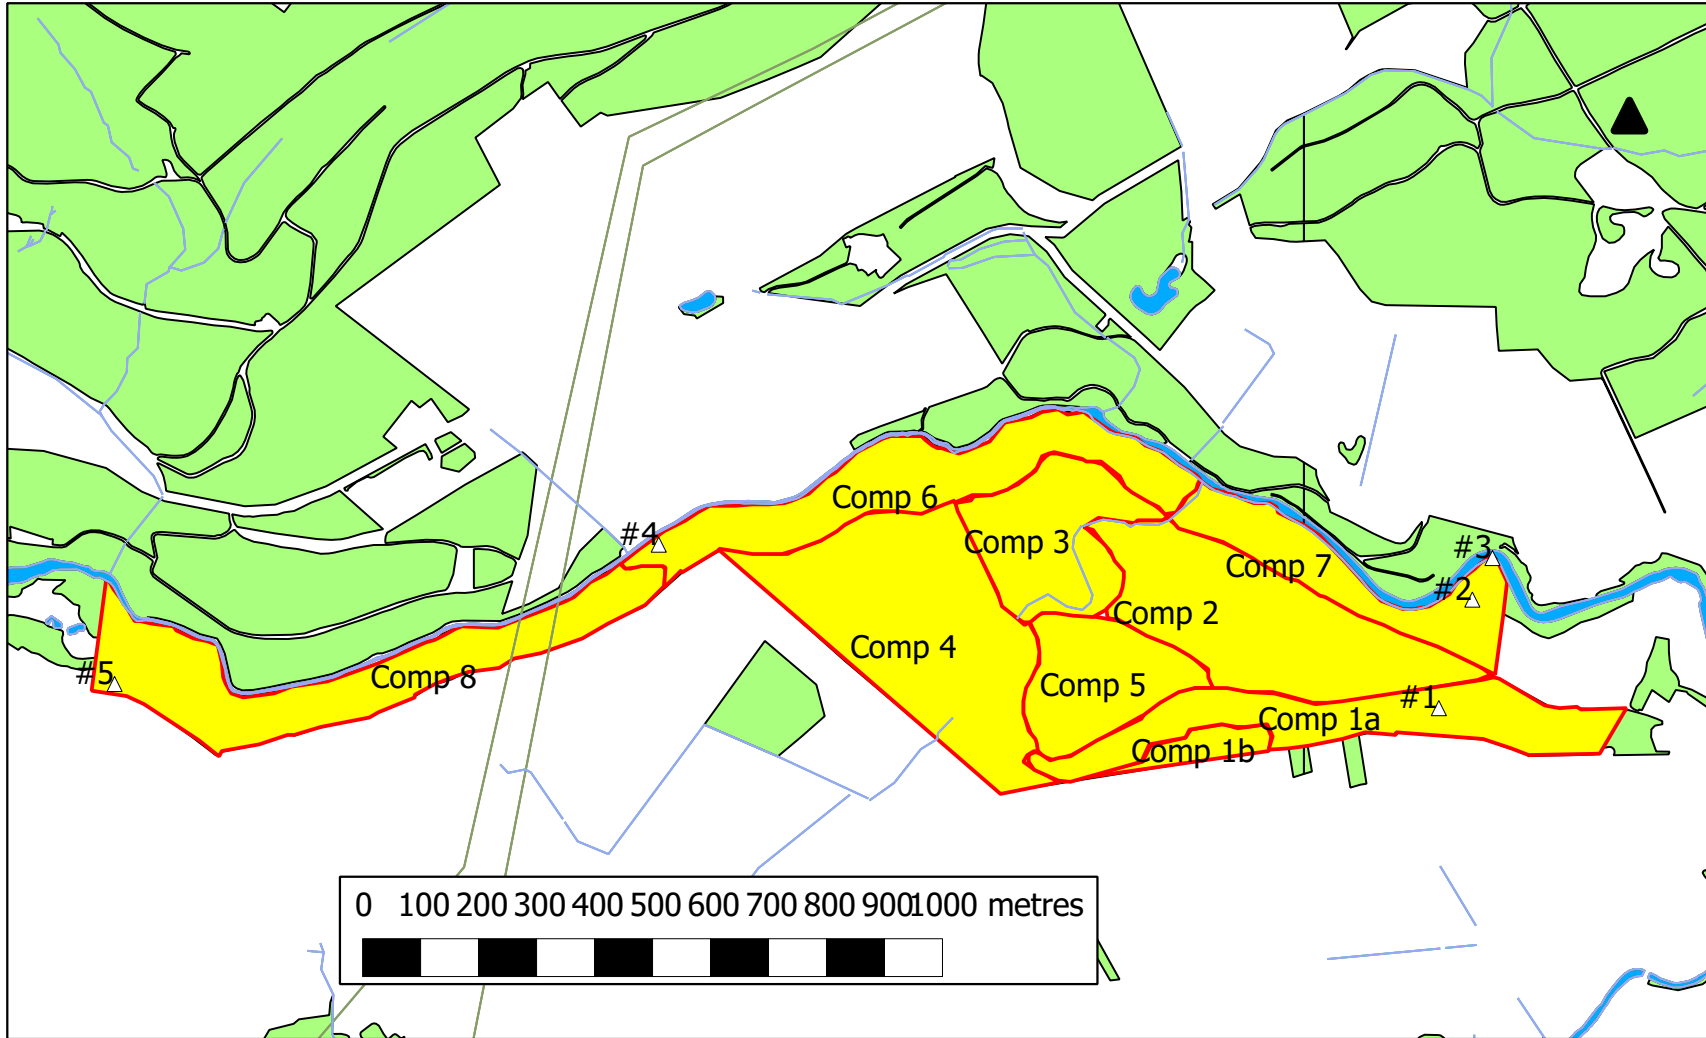

Evanton Wood - mammal survey 2012-13
Compartment map with target notes

Legend

- Target note
△
- Compartment boundary
[Red outline]
- Woodland
[Light green fill]